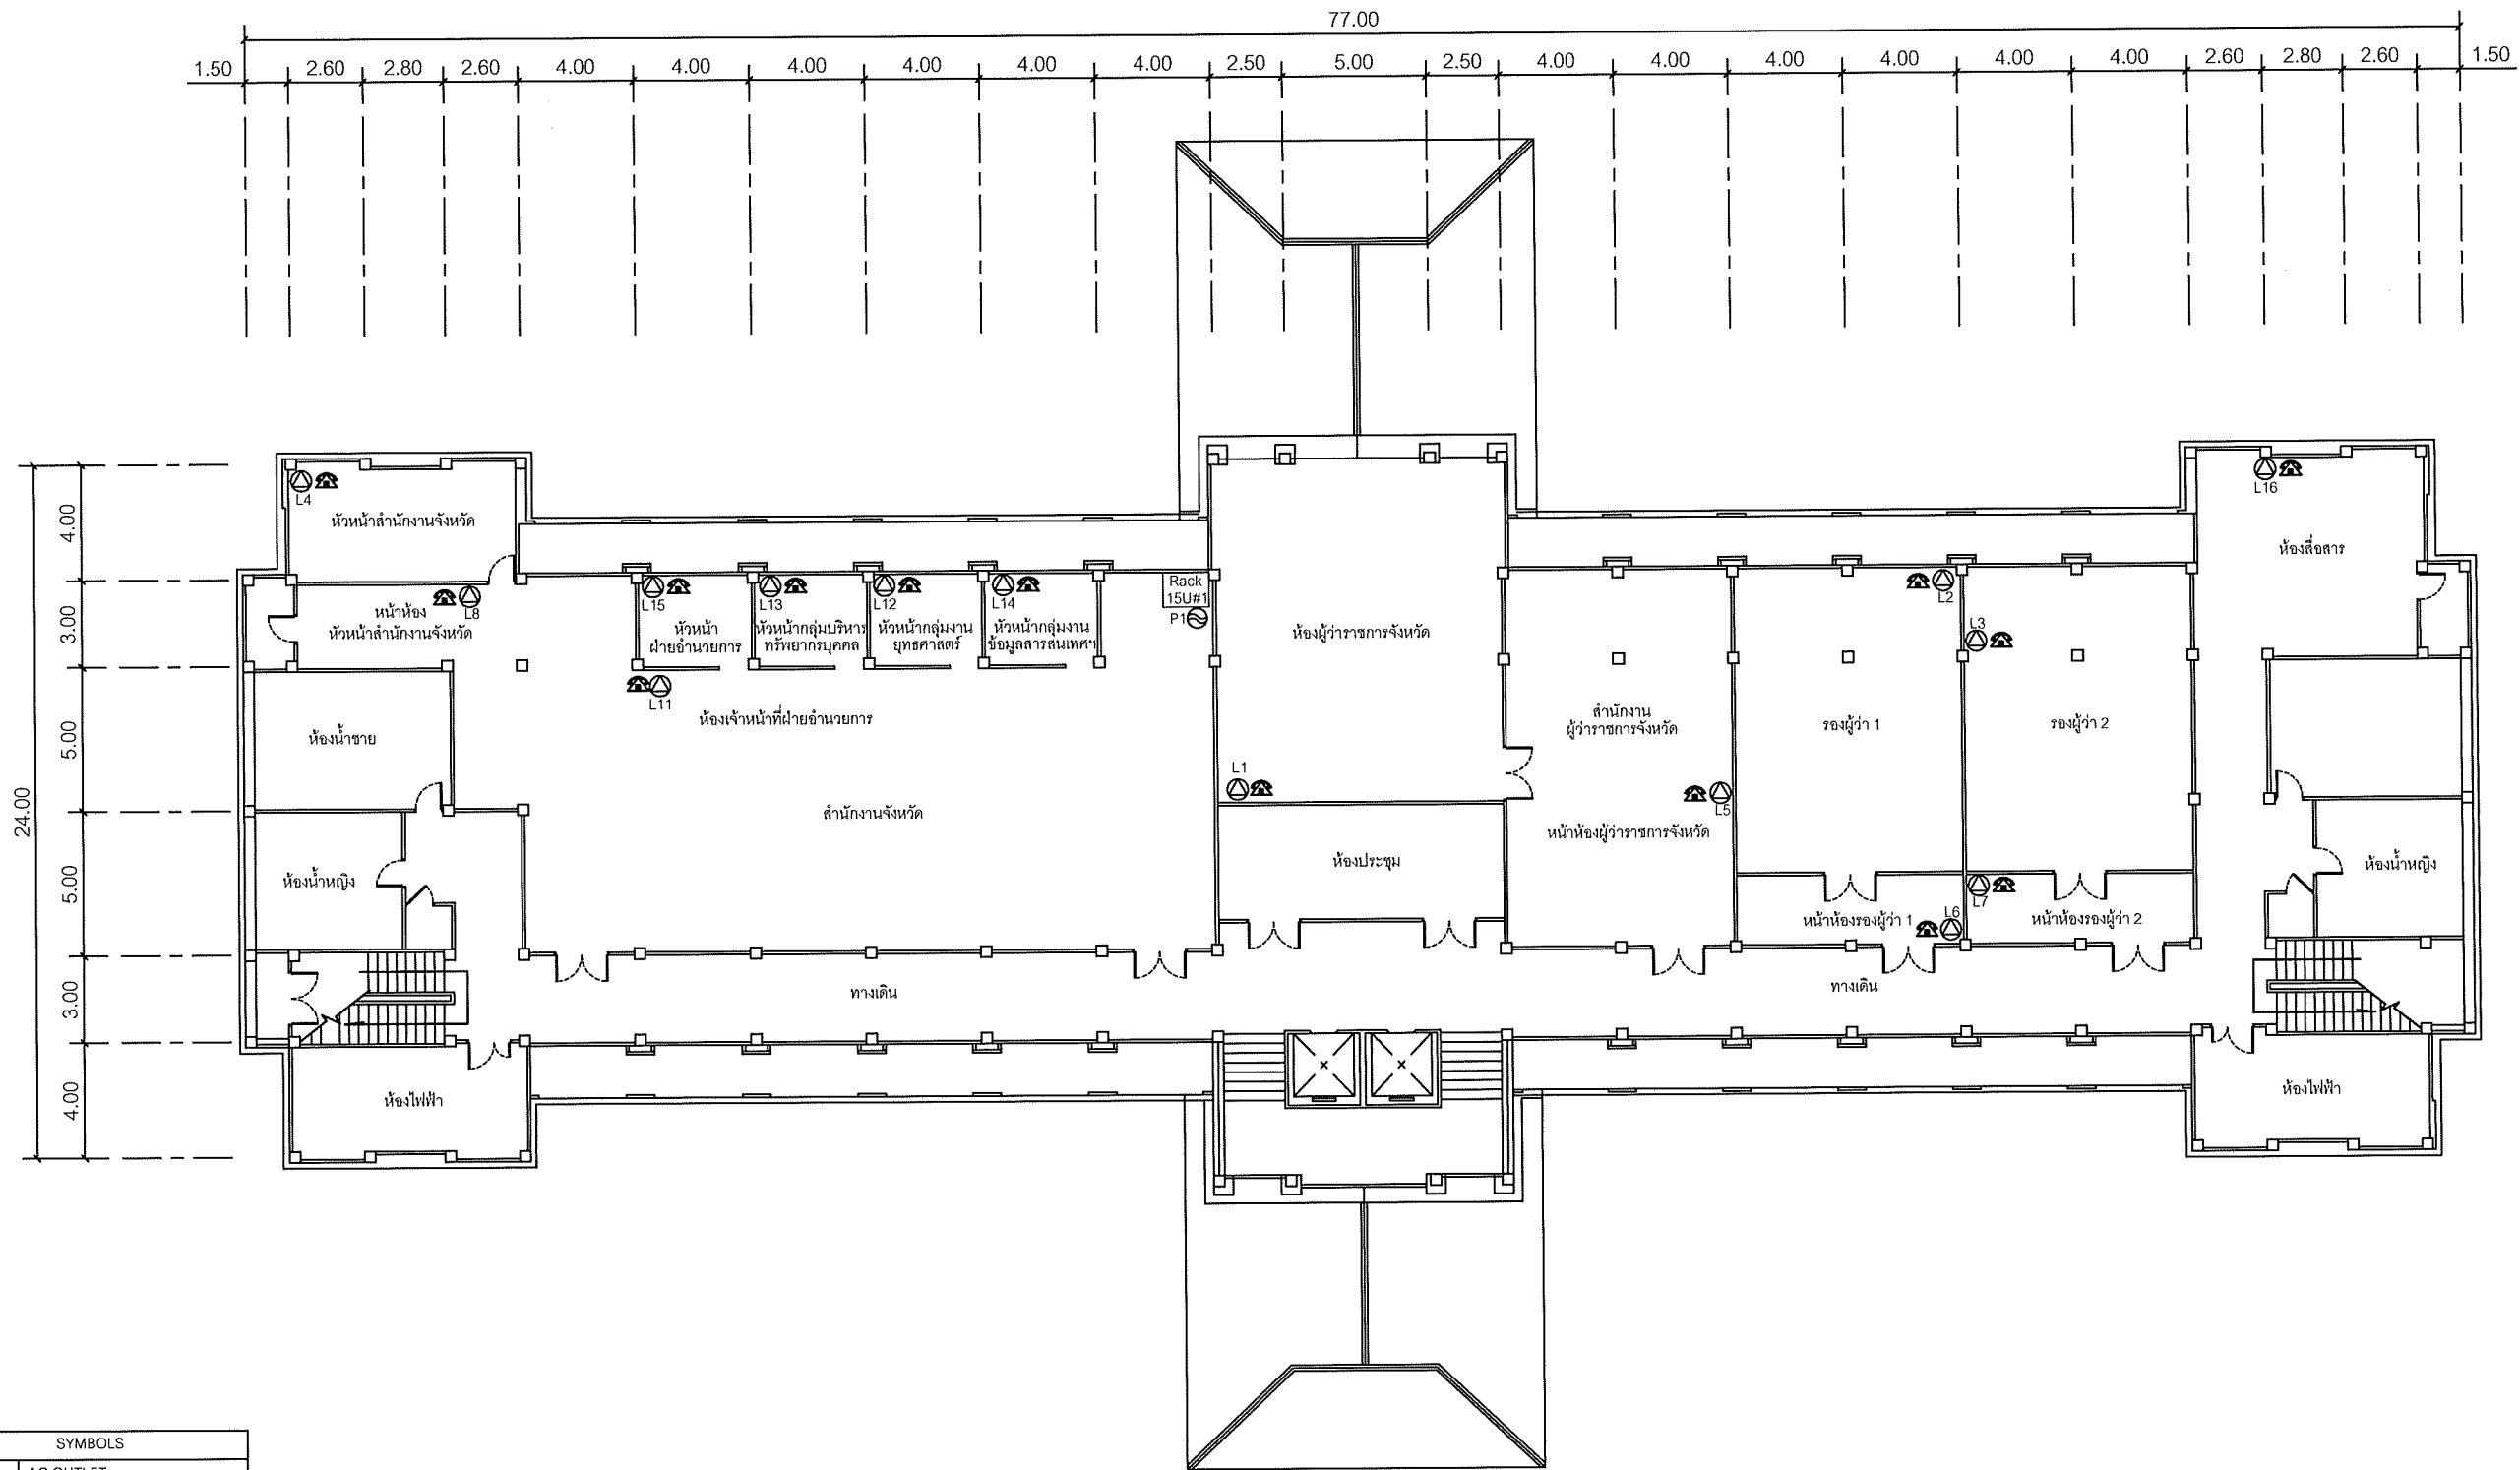

SYMBOLS	
	AC OUTLET
	LAN OUTLET
	โทรศัพท์ IP PHONE

แผนผังอาคารแสดงการติดตั้งอุปกรณ์ภายในอาคาร:

FLOOR LAYOUT แสดงจุดติดตั้งโทรศัพท์ IP PHONEของศาลากลางจังหวัดสมุทรสงคราม ชั้น 2

**SAMART
COMTECH**

99/2 Moo4 Software Park, 34th FL., Chaengwattana Rd.,
Klong Gluar, Pak-Kred, Nornthaburi, 11120 Thailand.
Tel. (662) 502-6000 Fax. (662) 502-6971

PROJECT:

โครงการปรับปรุงและพัฒนาระบบโทรศัพท์ในข่ายกระทรวงมหาดไทย

IE: T.Kunakorn

DATE: 8/09/2553

SCALE: 1:250

DWG NO.: MOI-FL-03

PM: R.Pipat

SHEET: 4/6

DRAWN: T.Kunakorn

SIZE: A3

Note: Due to SAMART'S ongoing commitment to further product development improvement all specification are subject to change without notice