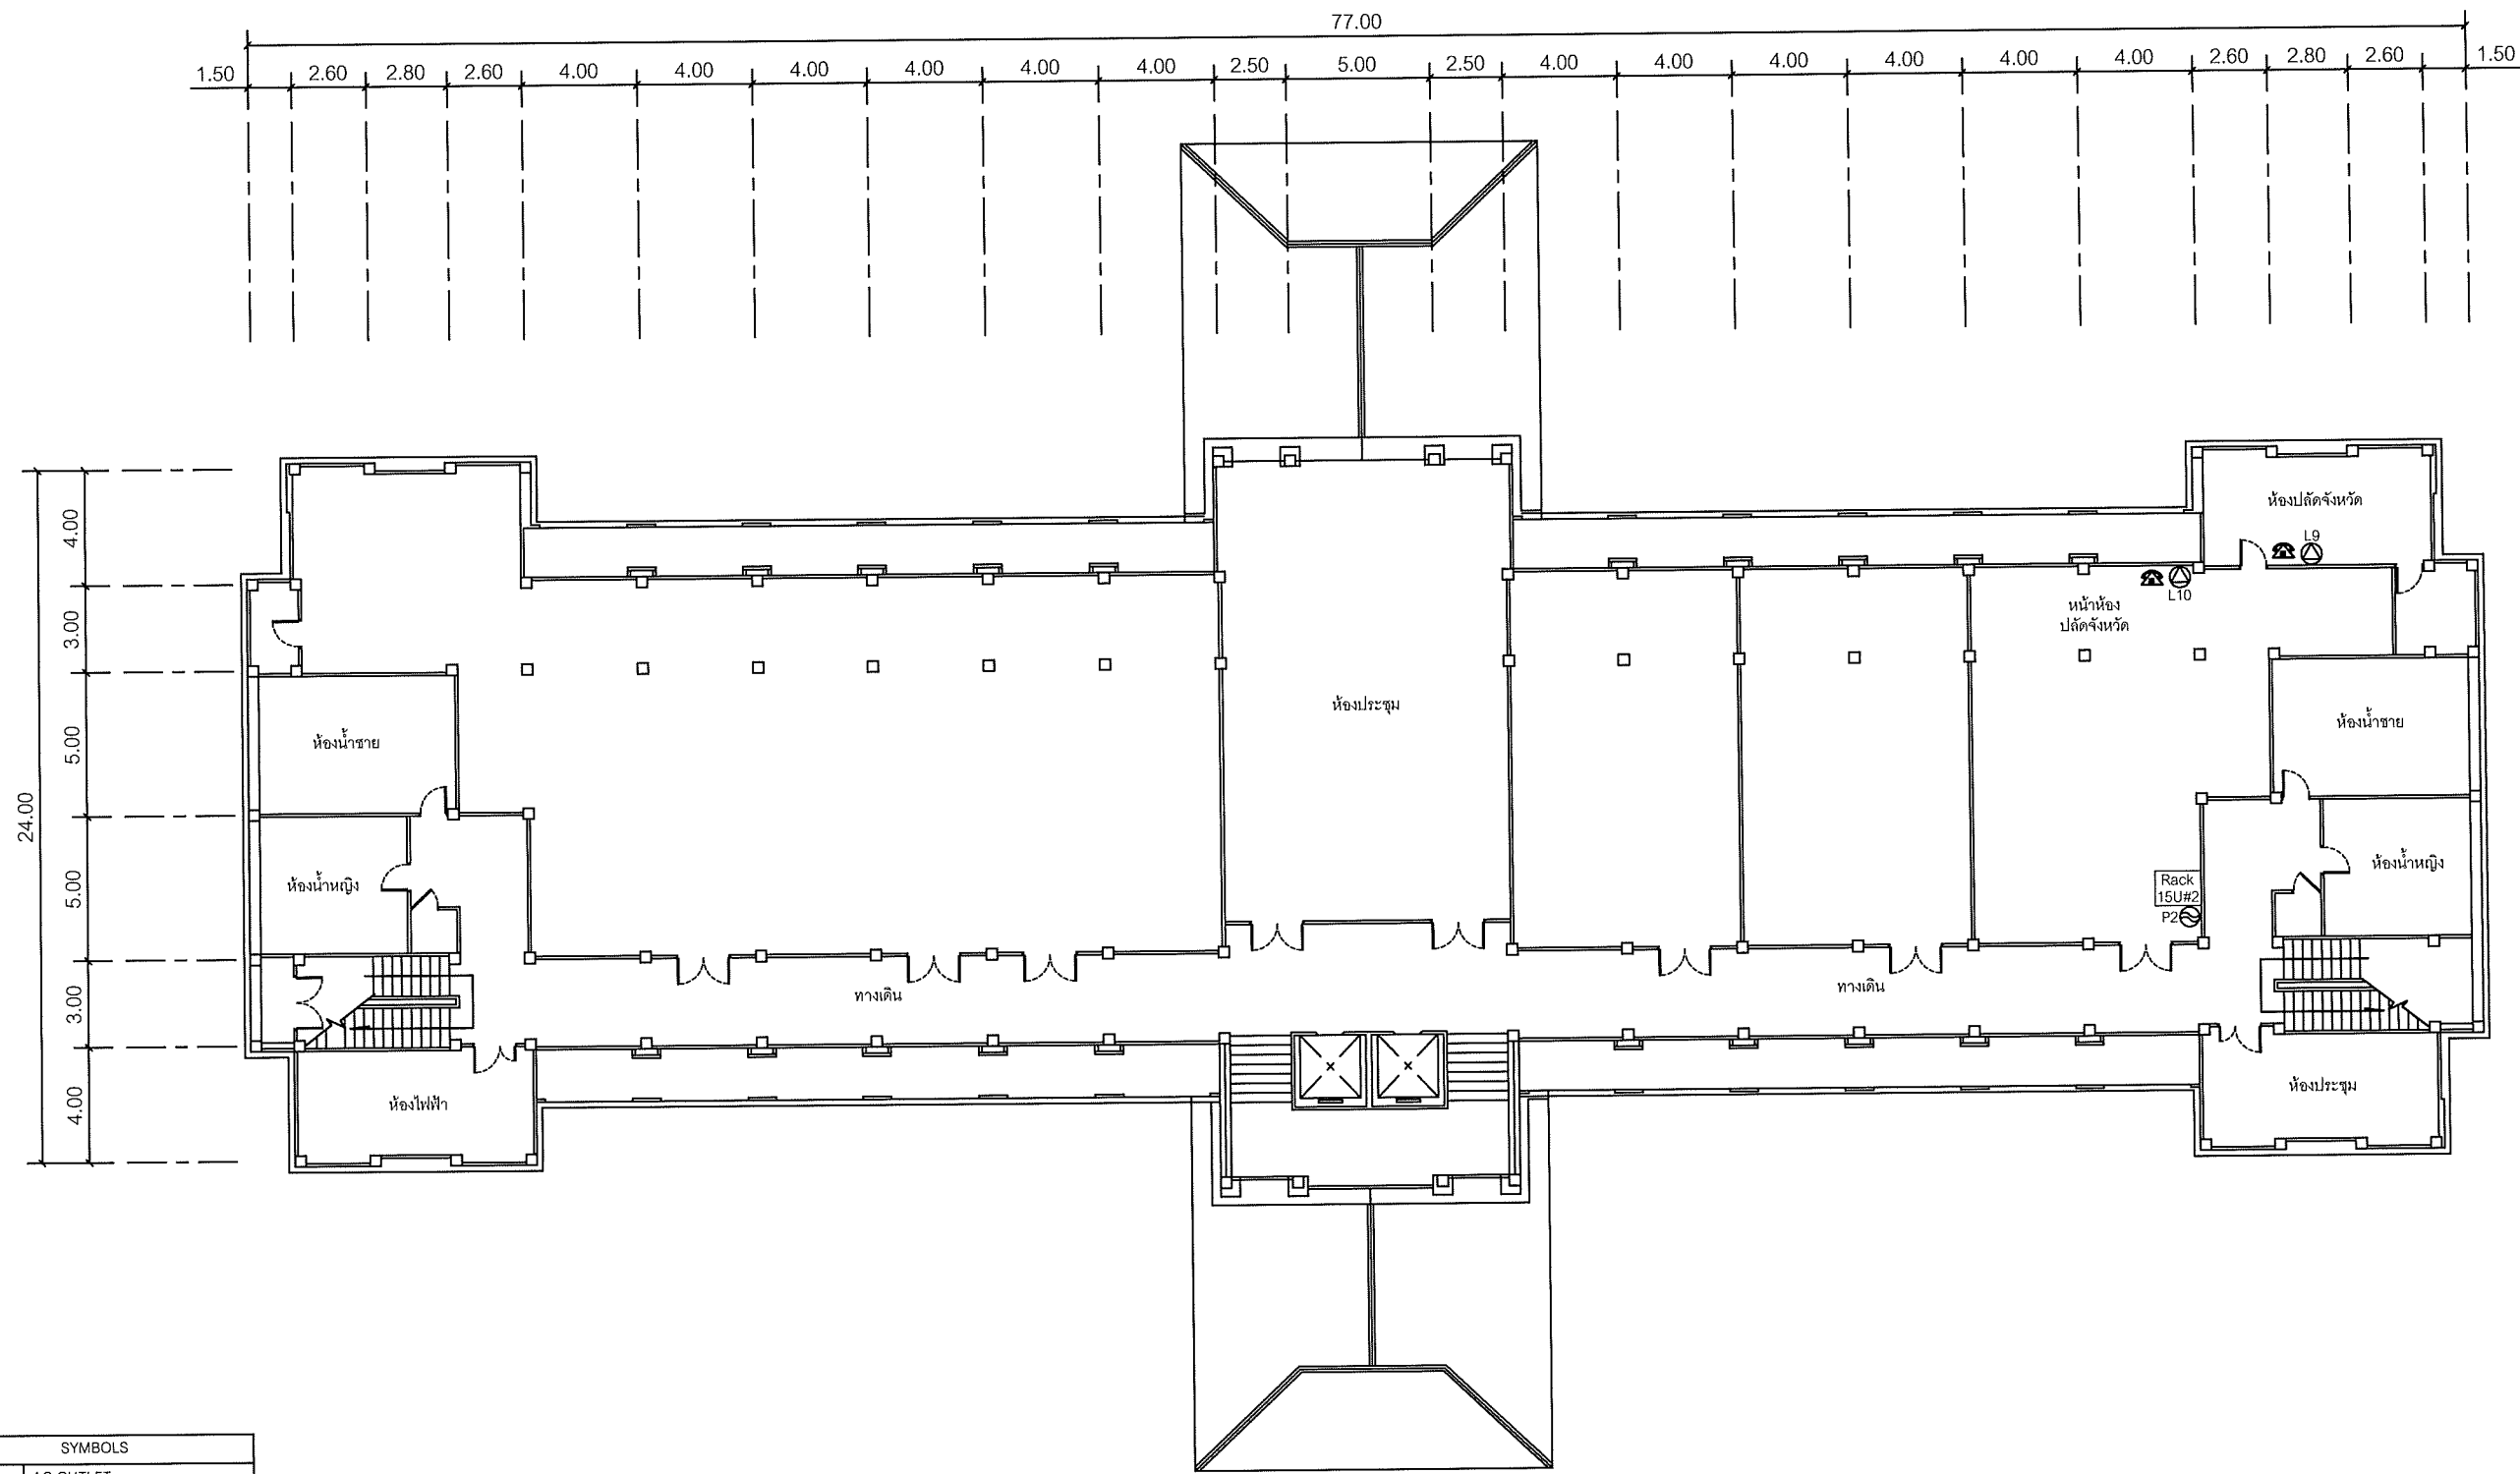

DRAWN: T.Kunakorn

SIZE: A3

Note: Due to SAMART'S ongoing commitment to further product development improvement all specification are subject to change without notice

SYMBOLS	
	AC OUTLET
	LAN OUTLET
	โทรศัพท์ IP PHONE