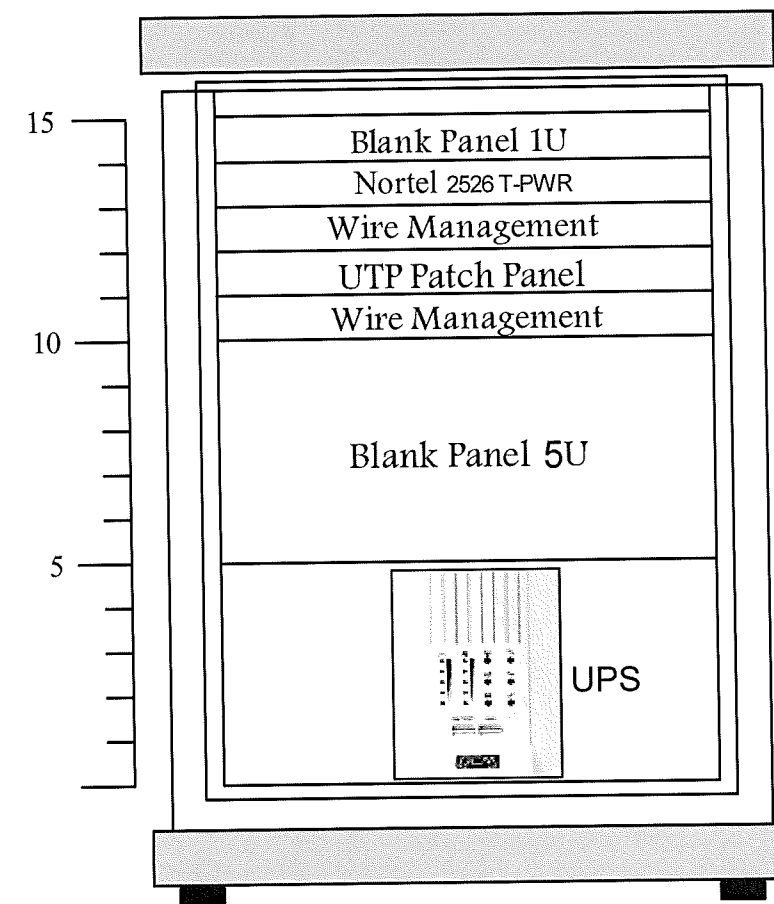

RACK 15 U 2 ชุด

RACK LAYOUT ของสถานีสื่อสารจังหวัด จำนวน 63 แห่ง

**SAMART
COMTECH**

99/2 Moo4 Software Park, 34th FL., Chaengwattana Rd.,
Klong Gluar, Pak-Kred, Nornthaburi. 11120 Thailand.
Tel. (662) 502-6000 Fax. (662) 502-6971

PROJECT:

โครงการปรับปรุงและพัฒนาระบบโทรศัพท์ในข่ายกระทรวงมหาดไทย

IE: T.Kunakorn	DATE: 8/09/2553	SCALE: NTS	DWG NO.: MOI-RA-01
PM: R.Pipat	SHEET: 1/1	DRAWN: T.Kunakorn	SIZE: A3