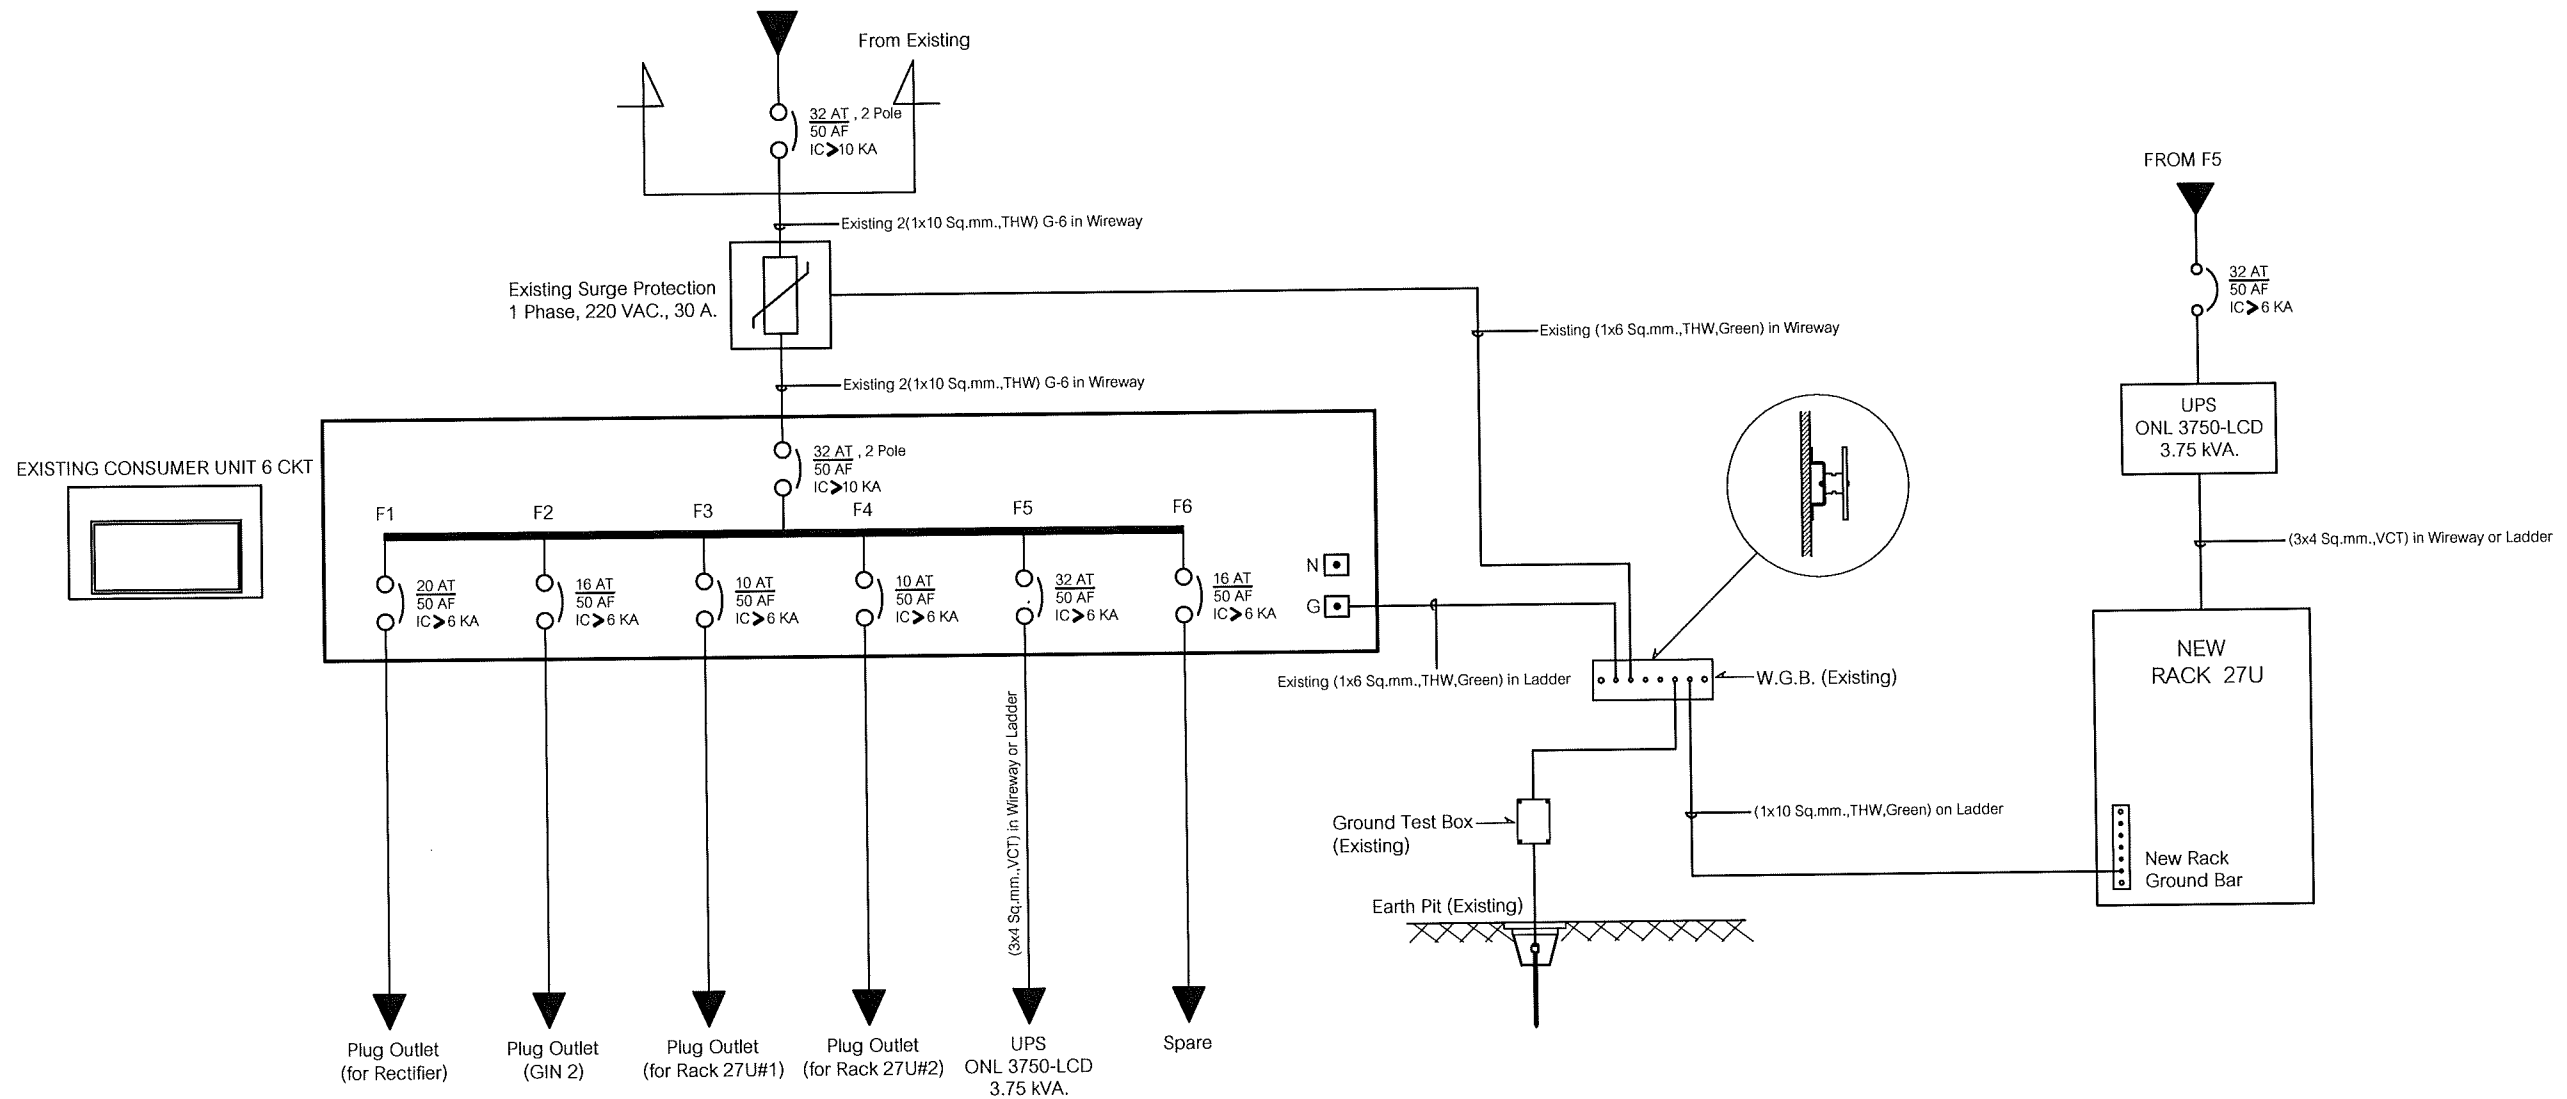

SINGLE LINE DIAGRAM

ศาลากลางจังหวัดราชบุรี

**SAMART
COMTECH**

99/2 Moo4 Software Park, 34th FL., Chaengwattana Rd.,
Klong Gluar, Pak-Kred, Nornthaburi. 11120 Thailand.
Tel. (662)502-6000 Fax. (662)502-6971

PROJECT:

โครงการปรับปรุงและพัฒนาระบบโทรศัพท์ในข่ายกระทรวงมหาดไทย

IE: T.Kunakorn	DATE: 8/09/2553	SCALE: NTS	DWG NO.: MOI-SL-01
PM: R.Pipat	SHEET: 1/1	DRAWN: T.Kunakorn	SIZE: A3

Note: Due to SAMART'S ongoing commitment to further product development improvement all specification are subject to change without notice