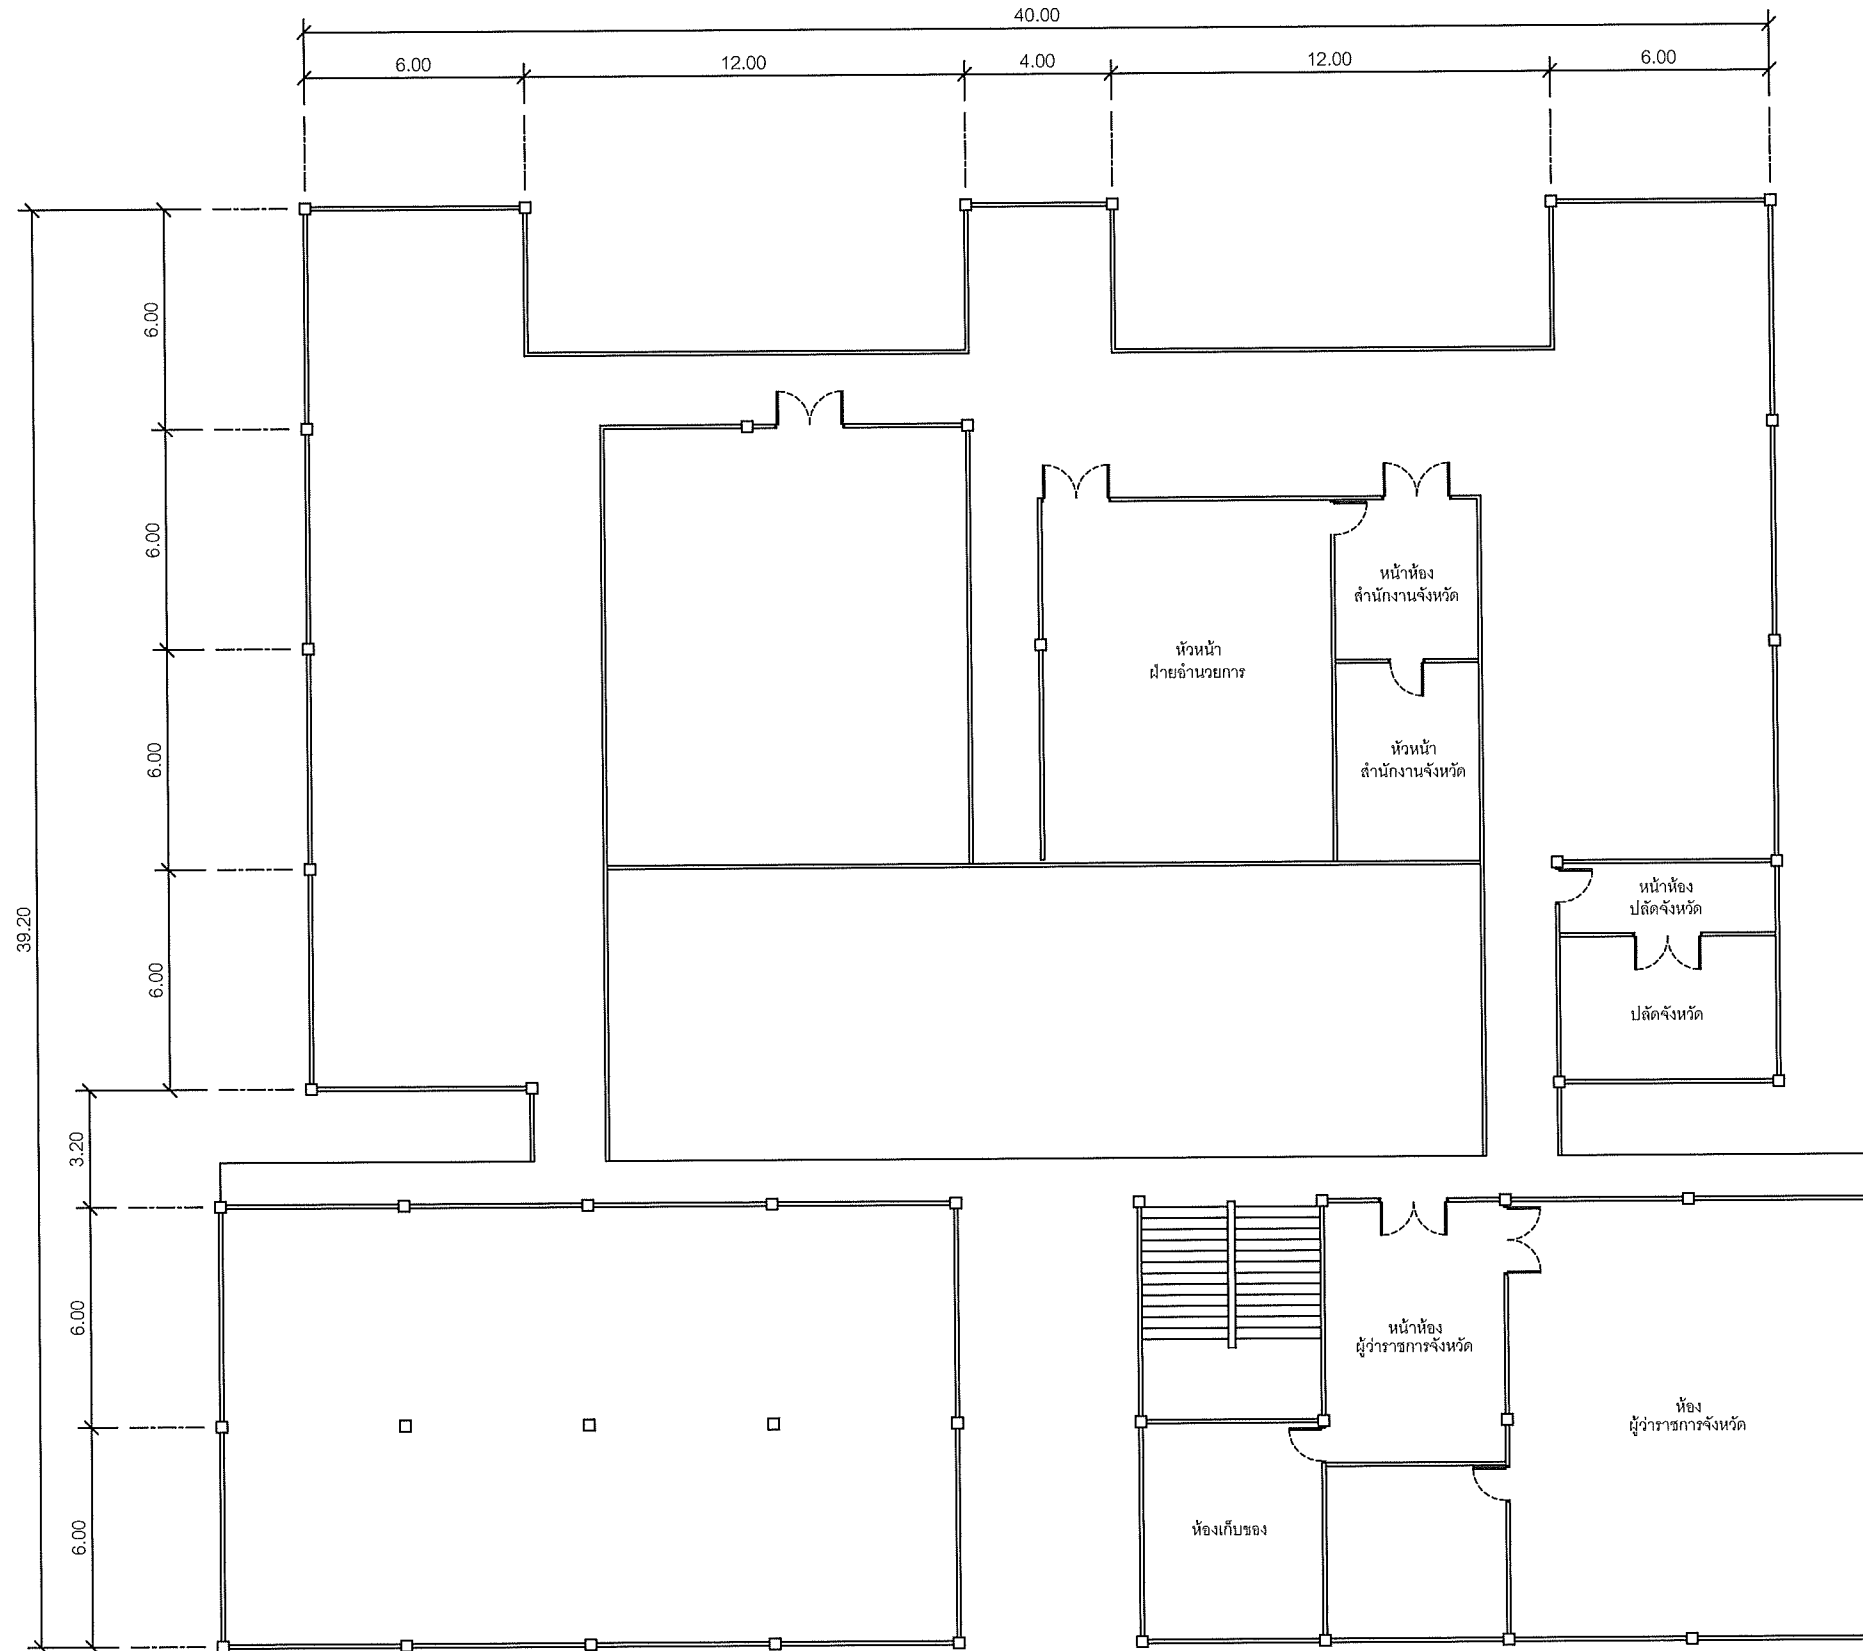

IE: T.Kunakorn	DATE: 8/09/2553	SCALE: 1:150	DWG NO.: MOI-FL-01
PM: R.Pipat	SHEET: 2/8	DRAWN: T.Kunakorn	SIZE: A3

Note: Due to SMART'S ongoing commitment to further product development improvement all specification are subject to change without notice