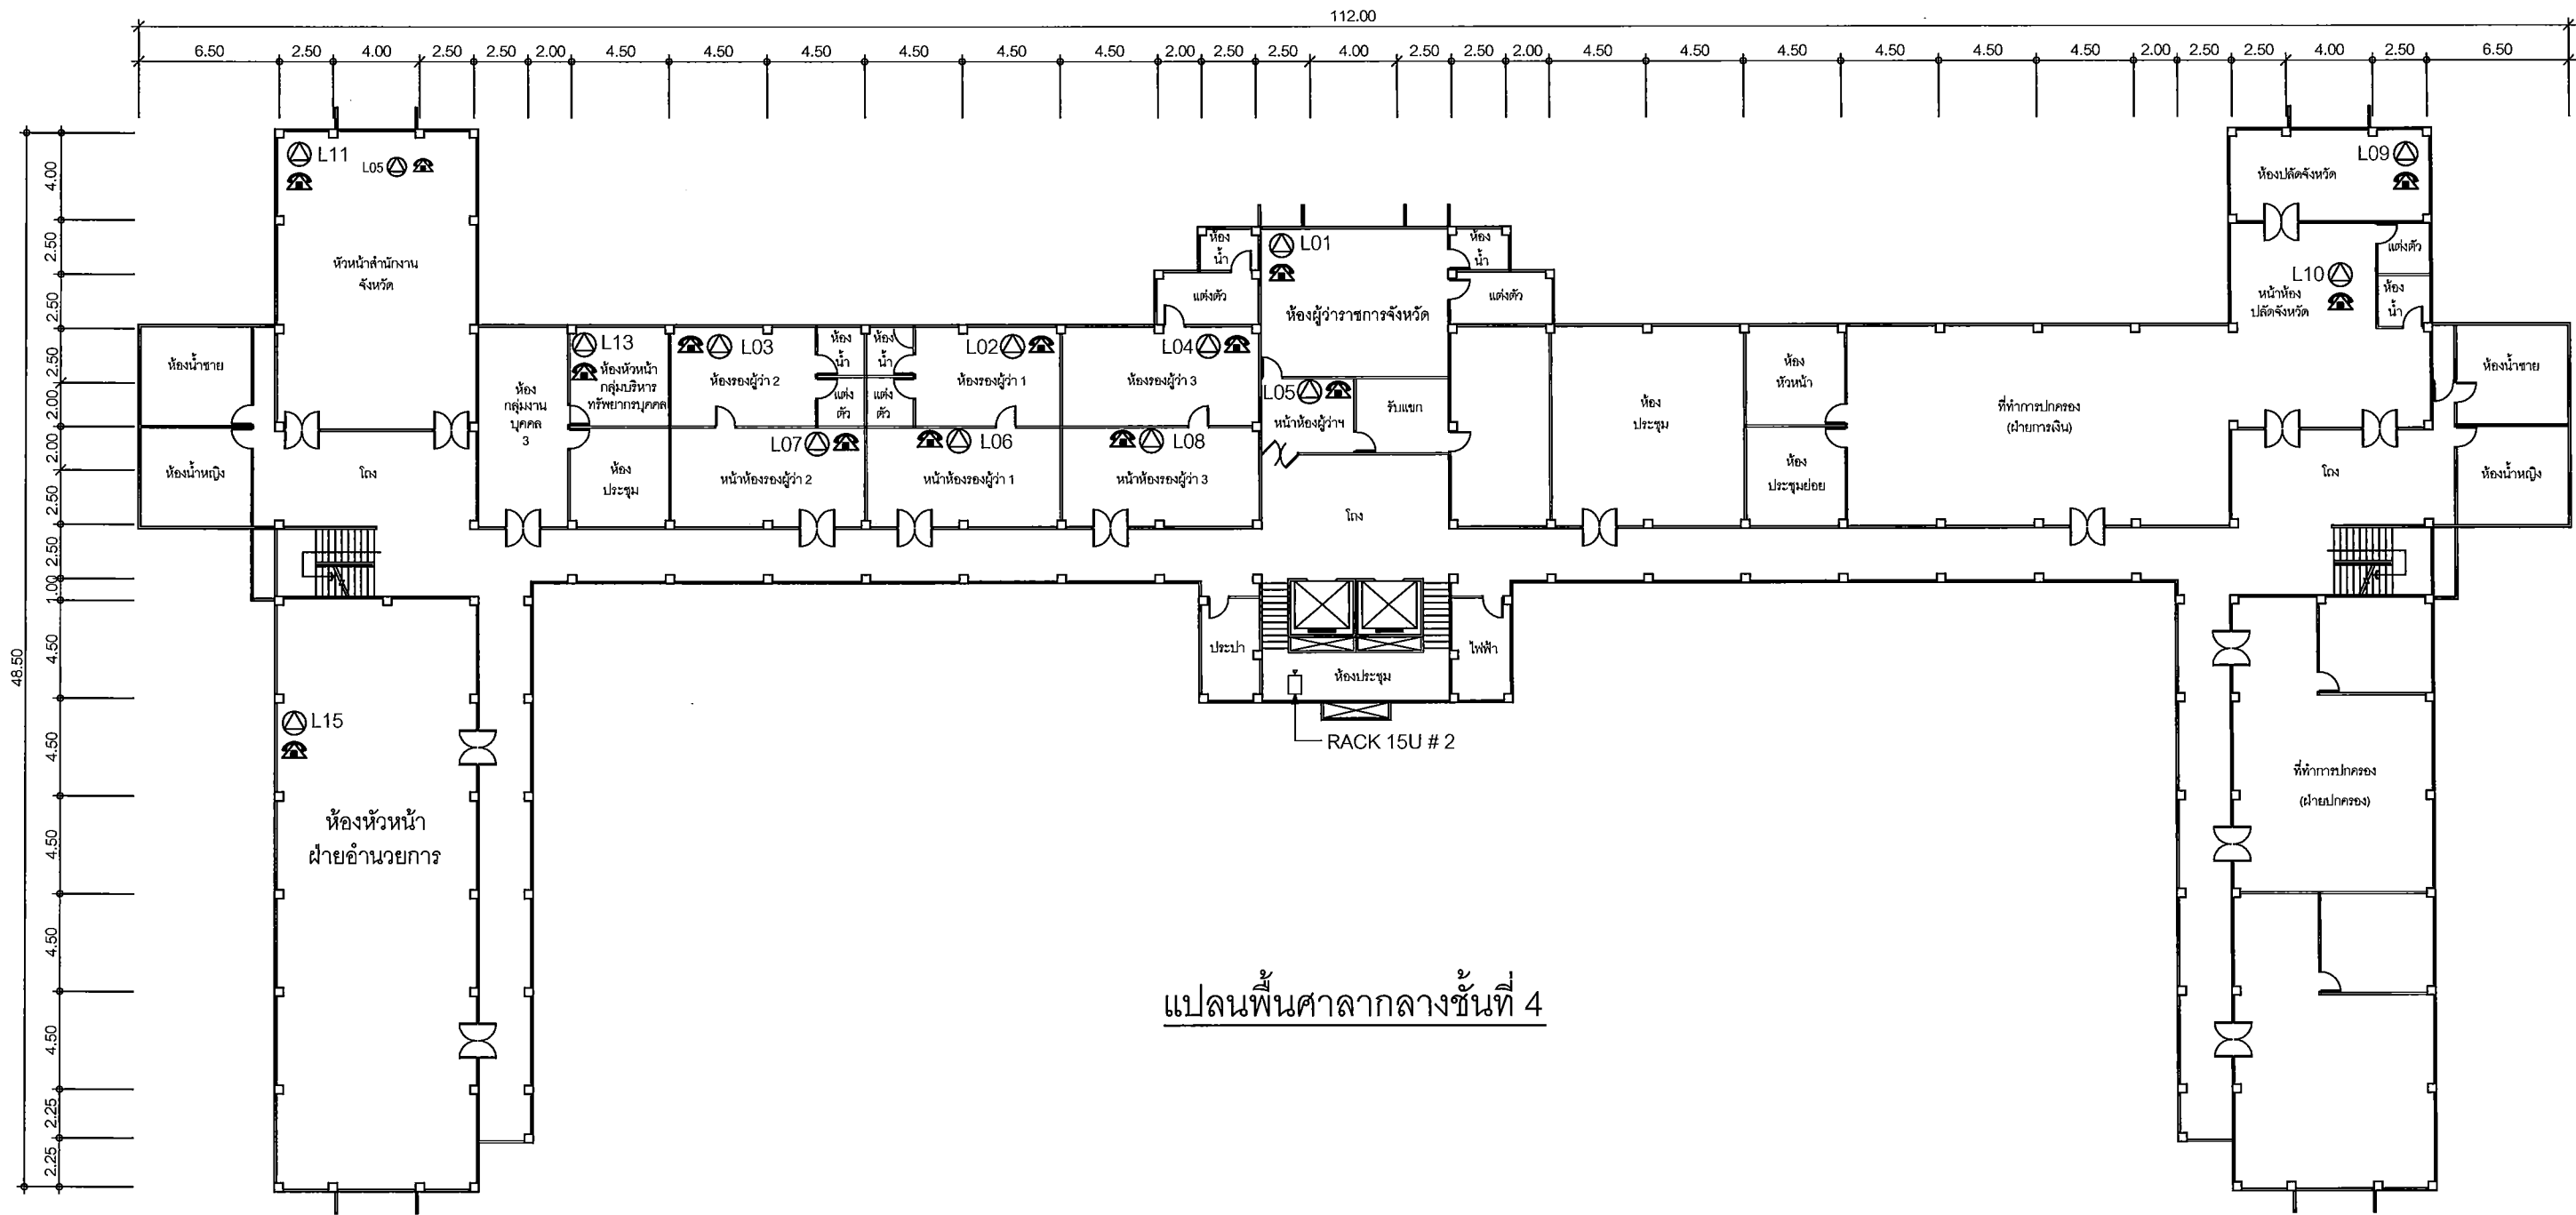

แปลนพื้นศาลากลางชั้นที่ 4

SYMBOLS	
	AC OUTLET
	LAN OUTLET
	โทรศัพท์ IP PHONE

แผนผังอาคารแสดงการติดตั้งอุปกรณ์ภายในอาคาร :

FLOOR LAYOUT แสดงจุดติดตั้งโทรศัพท์ IP PHONE ของศาลากลางจังหวัดขอนแก่น ชั้น 4

99/2 Moo4 Software Park, 34th FL., Chaengwattana Rd.,
Klong Gluar, Pak-Kred, Nornthaburi. 11120 Thailand.
Tel. (662) 502-6000 Fax. (662) 502-6971

PROJECT: โครงการปรับปรุงและพัฒนาระบบโทรศัพท์ในข่ายกระทรวงมหาดไทย			
IE: T.Kunakorn	DATE:	SCALE: 1:300	DWG NO.: MOI-FL-04
PM: R.Pipat	SHEET: 5/6	DRAWN: B.Thongchai	SIZE: A3

Note: Due to SMART'S ongoing commitment to further product development Improvement all specification are subject to change without notice