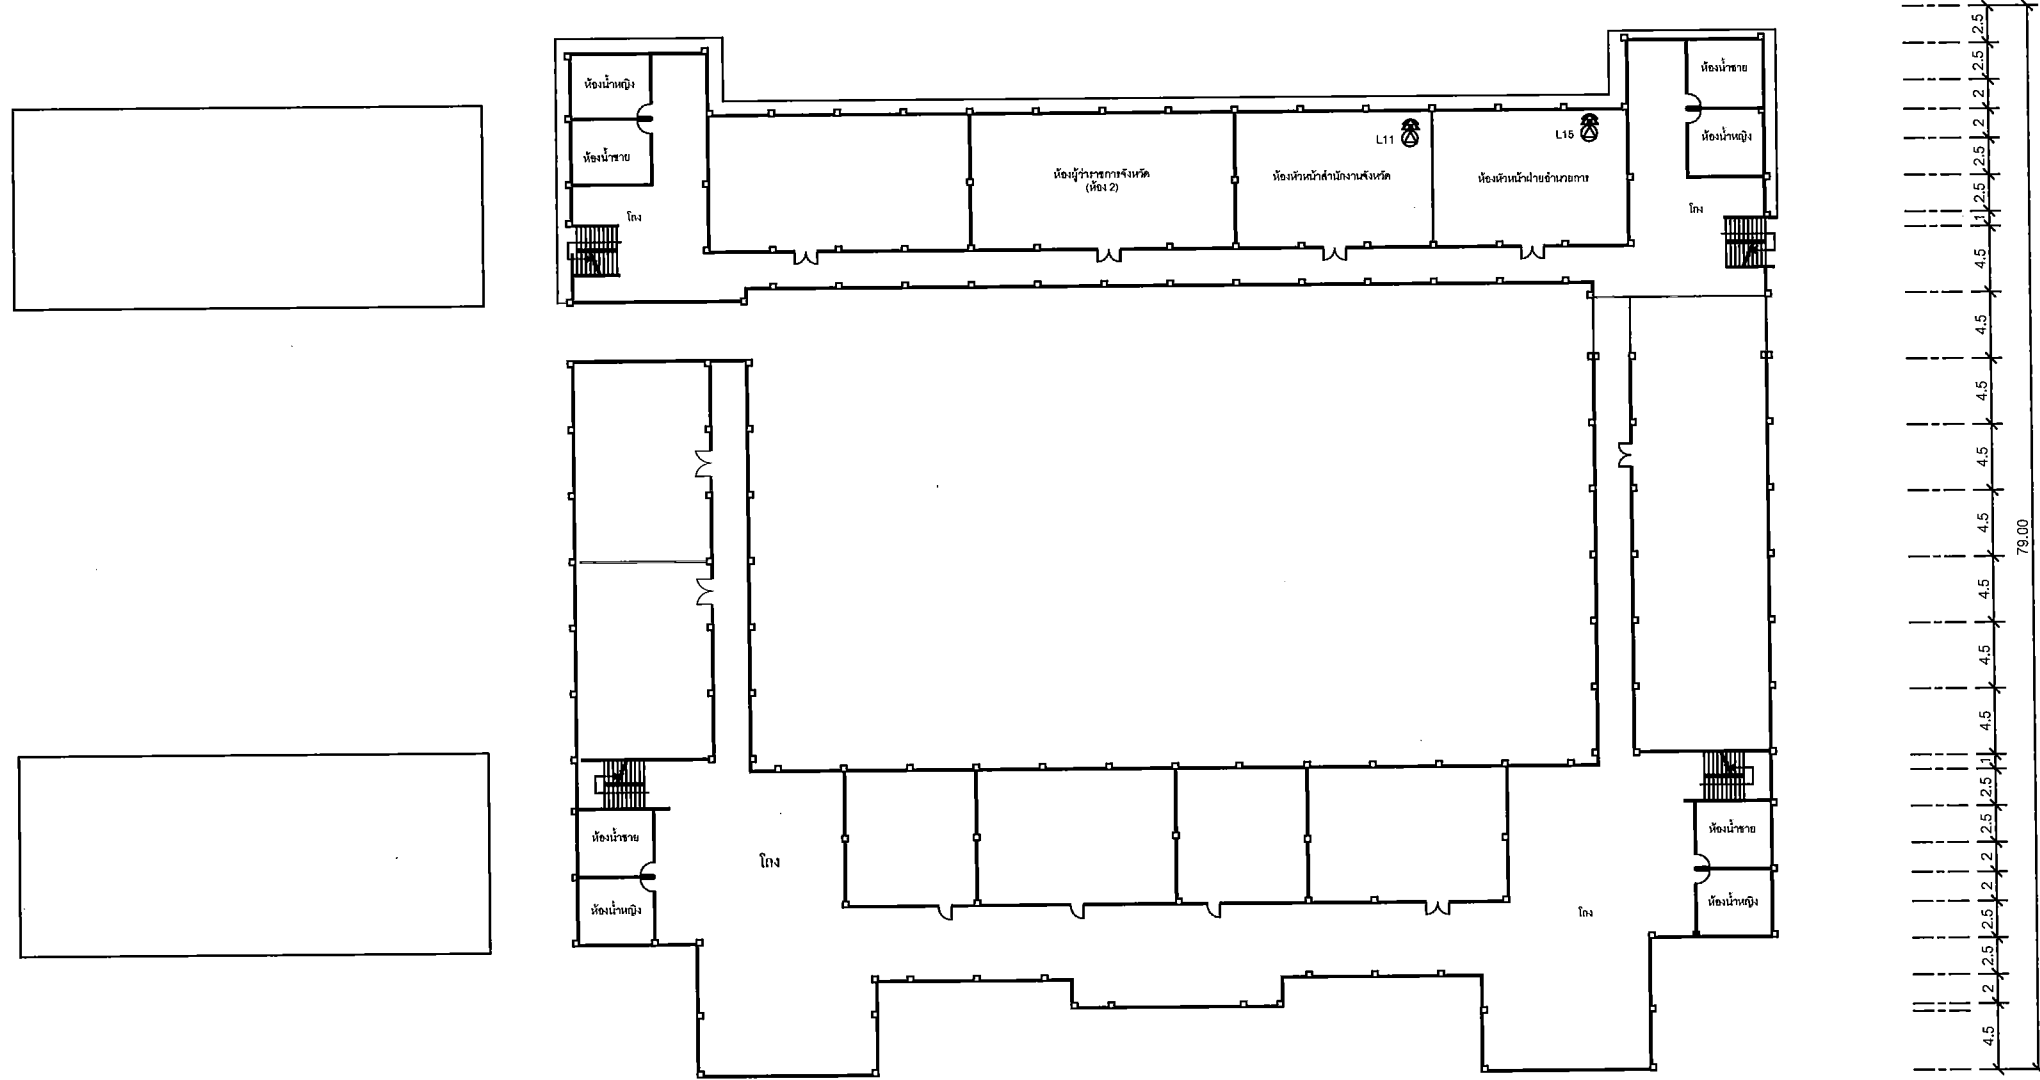

SYMBOLS	
	AC OUTLET
	LAN OUTLET
	โทรศัพท์ IP PHONE

แผนผังอาคารแสดงการติดตั้งอุปกรณ์ภายในอาคาร:

FLOOR LAYOUT แสดงจุดติดตั้งโทรศัพท์ IP PHONE ของศาลากลางจังหวัดชลบุรี ชั้น 3

99/2 Moo4 Software Park, 34th FL., Chaengwattana Rd.,
Klong Gluar, Pak-Kred, Nornthaburi, 11120 Thailand.
Tel.(662)502-6000 Fax.(662)502-6971

PROJECT: โครงการปรับปรุงและพัฒนาระบบโทรศัพท์ในข่ายกระทรวงมหาดไทย

IE: T.Kunakorn	DATE: 18/10/2553	SCALE: 1:250	DWG NO.: MOI-FL-07
PM: R.Pipat	SHEET: 8/12	DRAWN: T.Kunakorn	SIZE: A3

Note: Due to SAMART'S ongoing commitment to further product development improvement all specification are subject to change without notice