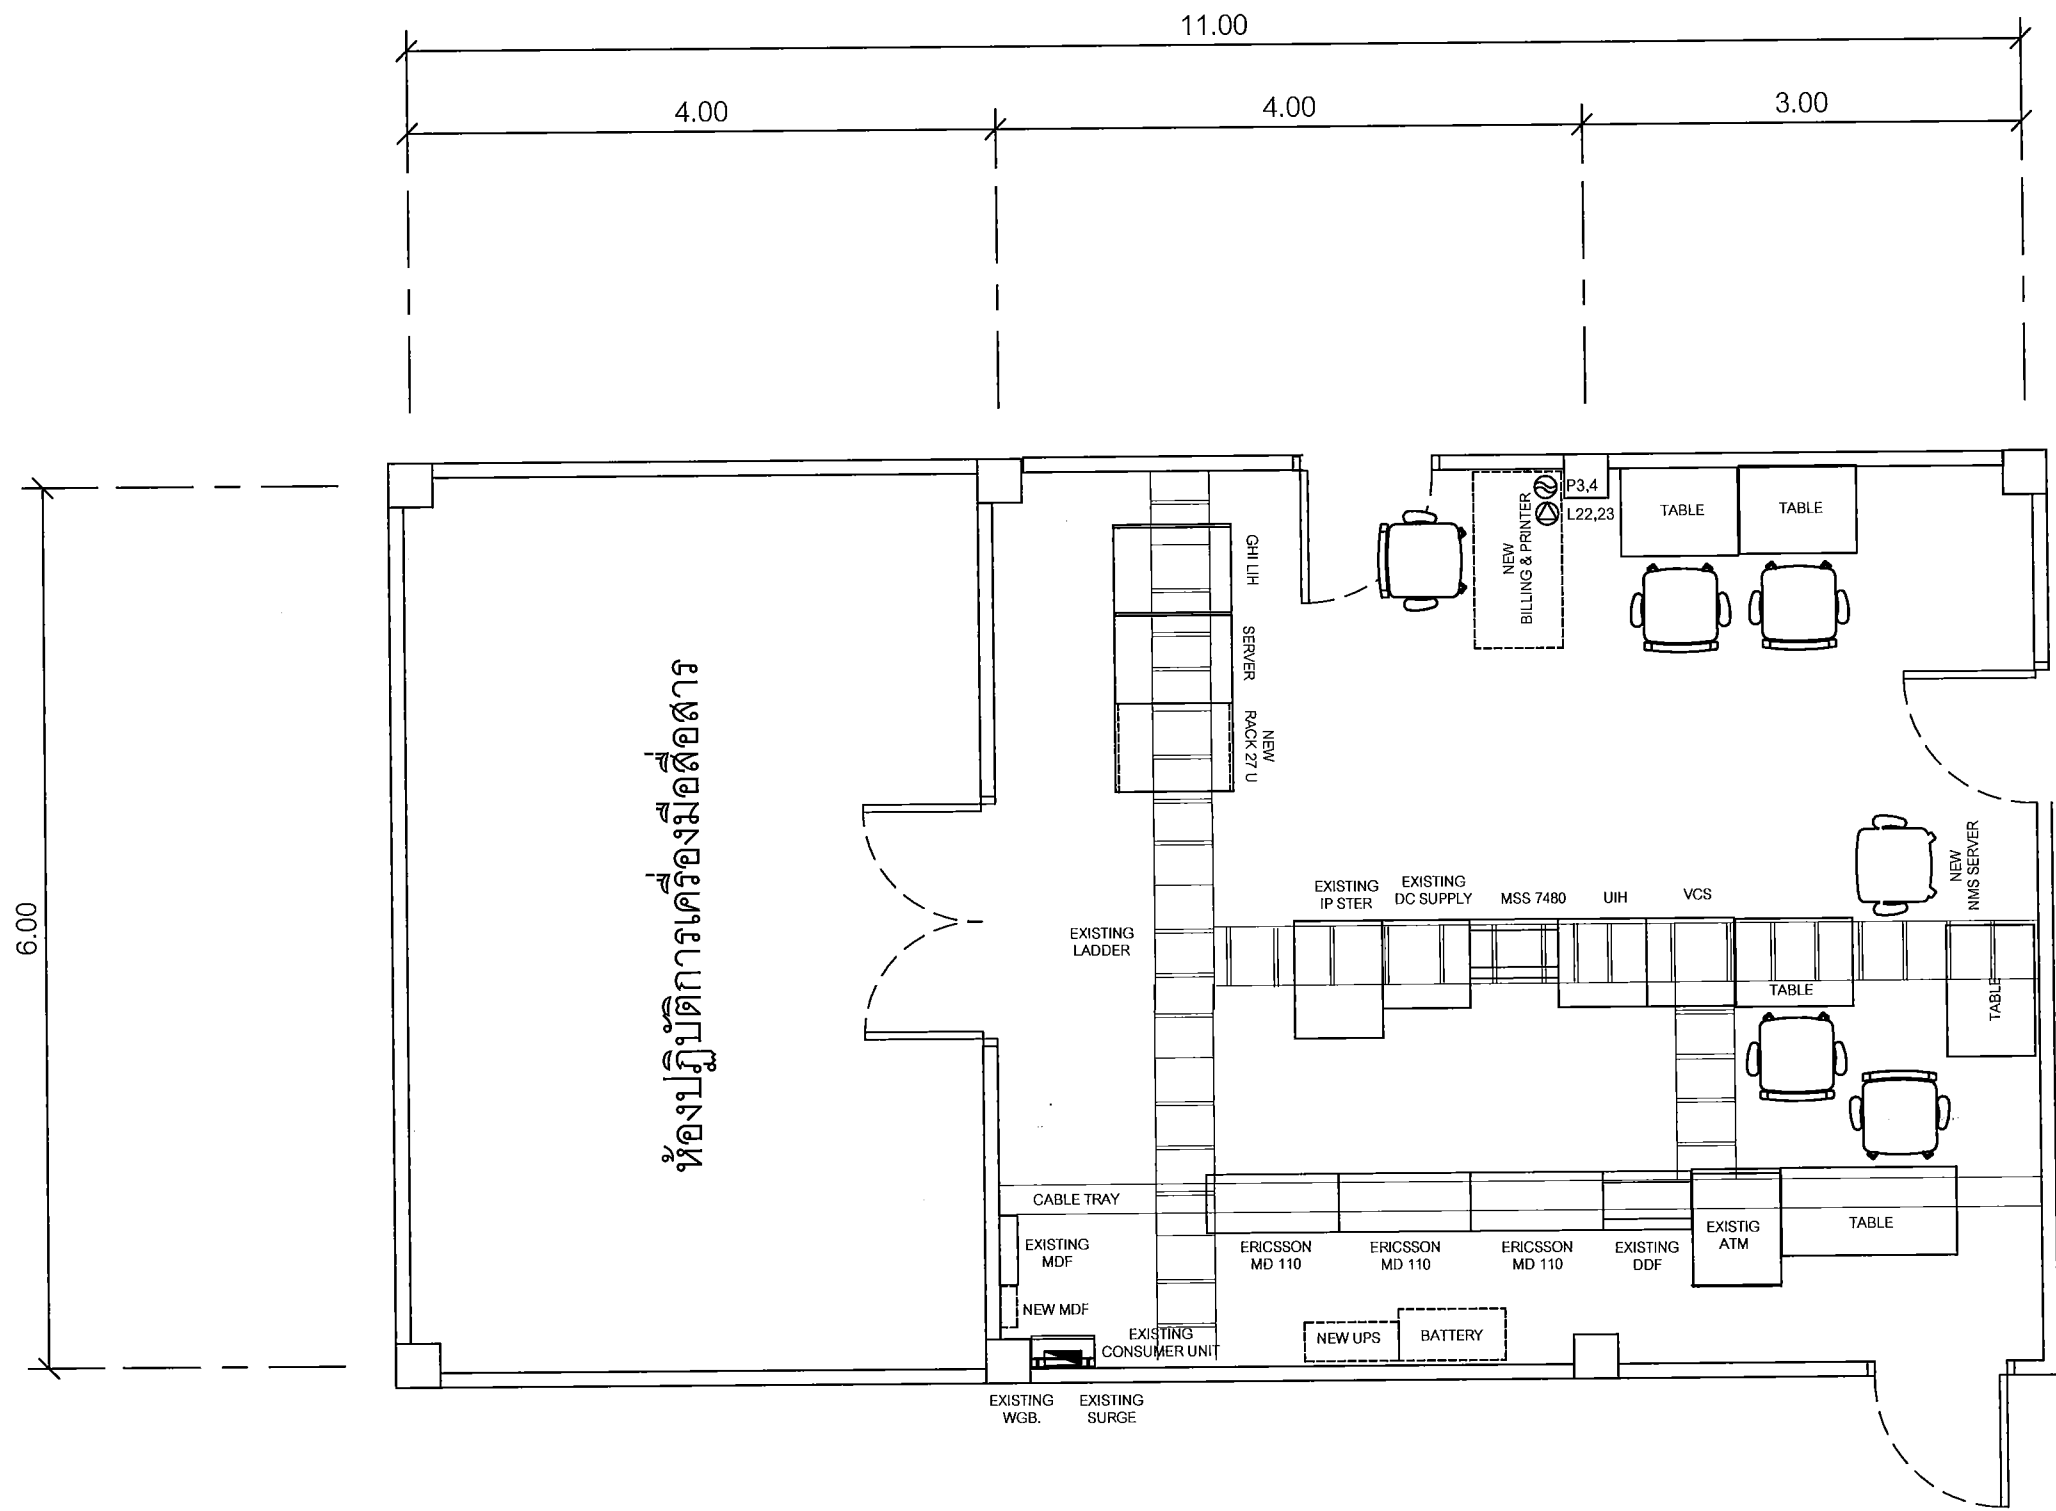

SYMBOLS	
	AC OUTLET
	LAN OUTLET

แผนผังอาคารแสดงการติดตั้งอุปกรณ์ภายในอาคาร:

ROOM LAYOUT ของห้องปฏิบัติการเครื่องมือสื่อสาร ชั้น 2
ศูนย์เทคโนโลยีสารสนเทศและการสื่อสารเขต 2 จังหวัดชลบุรี

99/2 Moo4 Software Park, 34th FL., Chaengwattana Rd.,
Klong Gluar, Pak-Kred, Nonthaburi. 11120 Thailand.
Tel. (662) 502-6000 Fax. (662) 502-6971

PROJECT:

โครงการปรับปรุงและพัฒนาระบบโทรศัพท์ในข่ายกระทรวงมหาดไทย

IE: T.Kunakorn	DATE: 17/06/2553	SCALE: 1:50	DWG NO.: MOI-RL-01
PM: R.Pipat	SHEET: 10/12	DRAWN: T.Kunakorn	SIZE: A3

Note: Due to SMART'S ongoing commitment to further product development improvement all specification are subject to change without notice