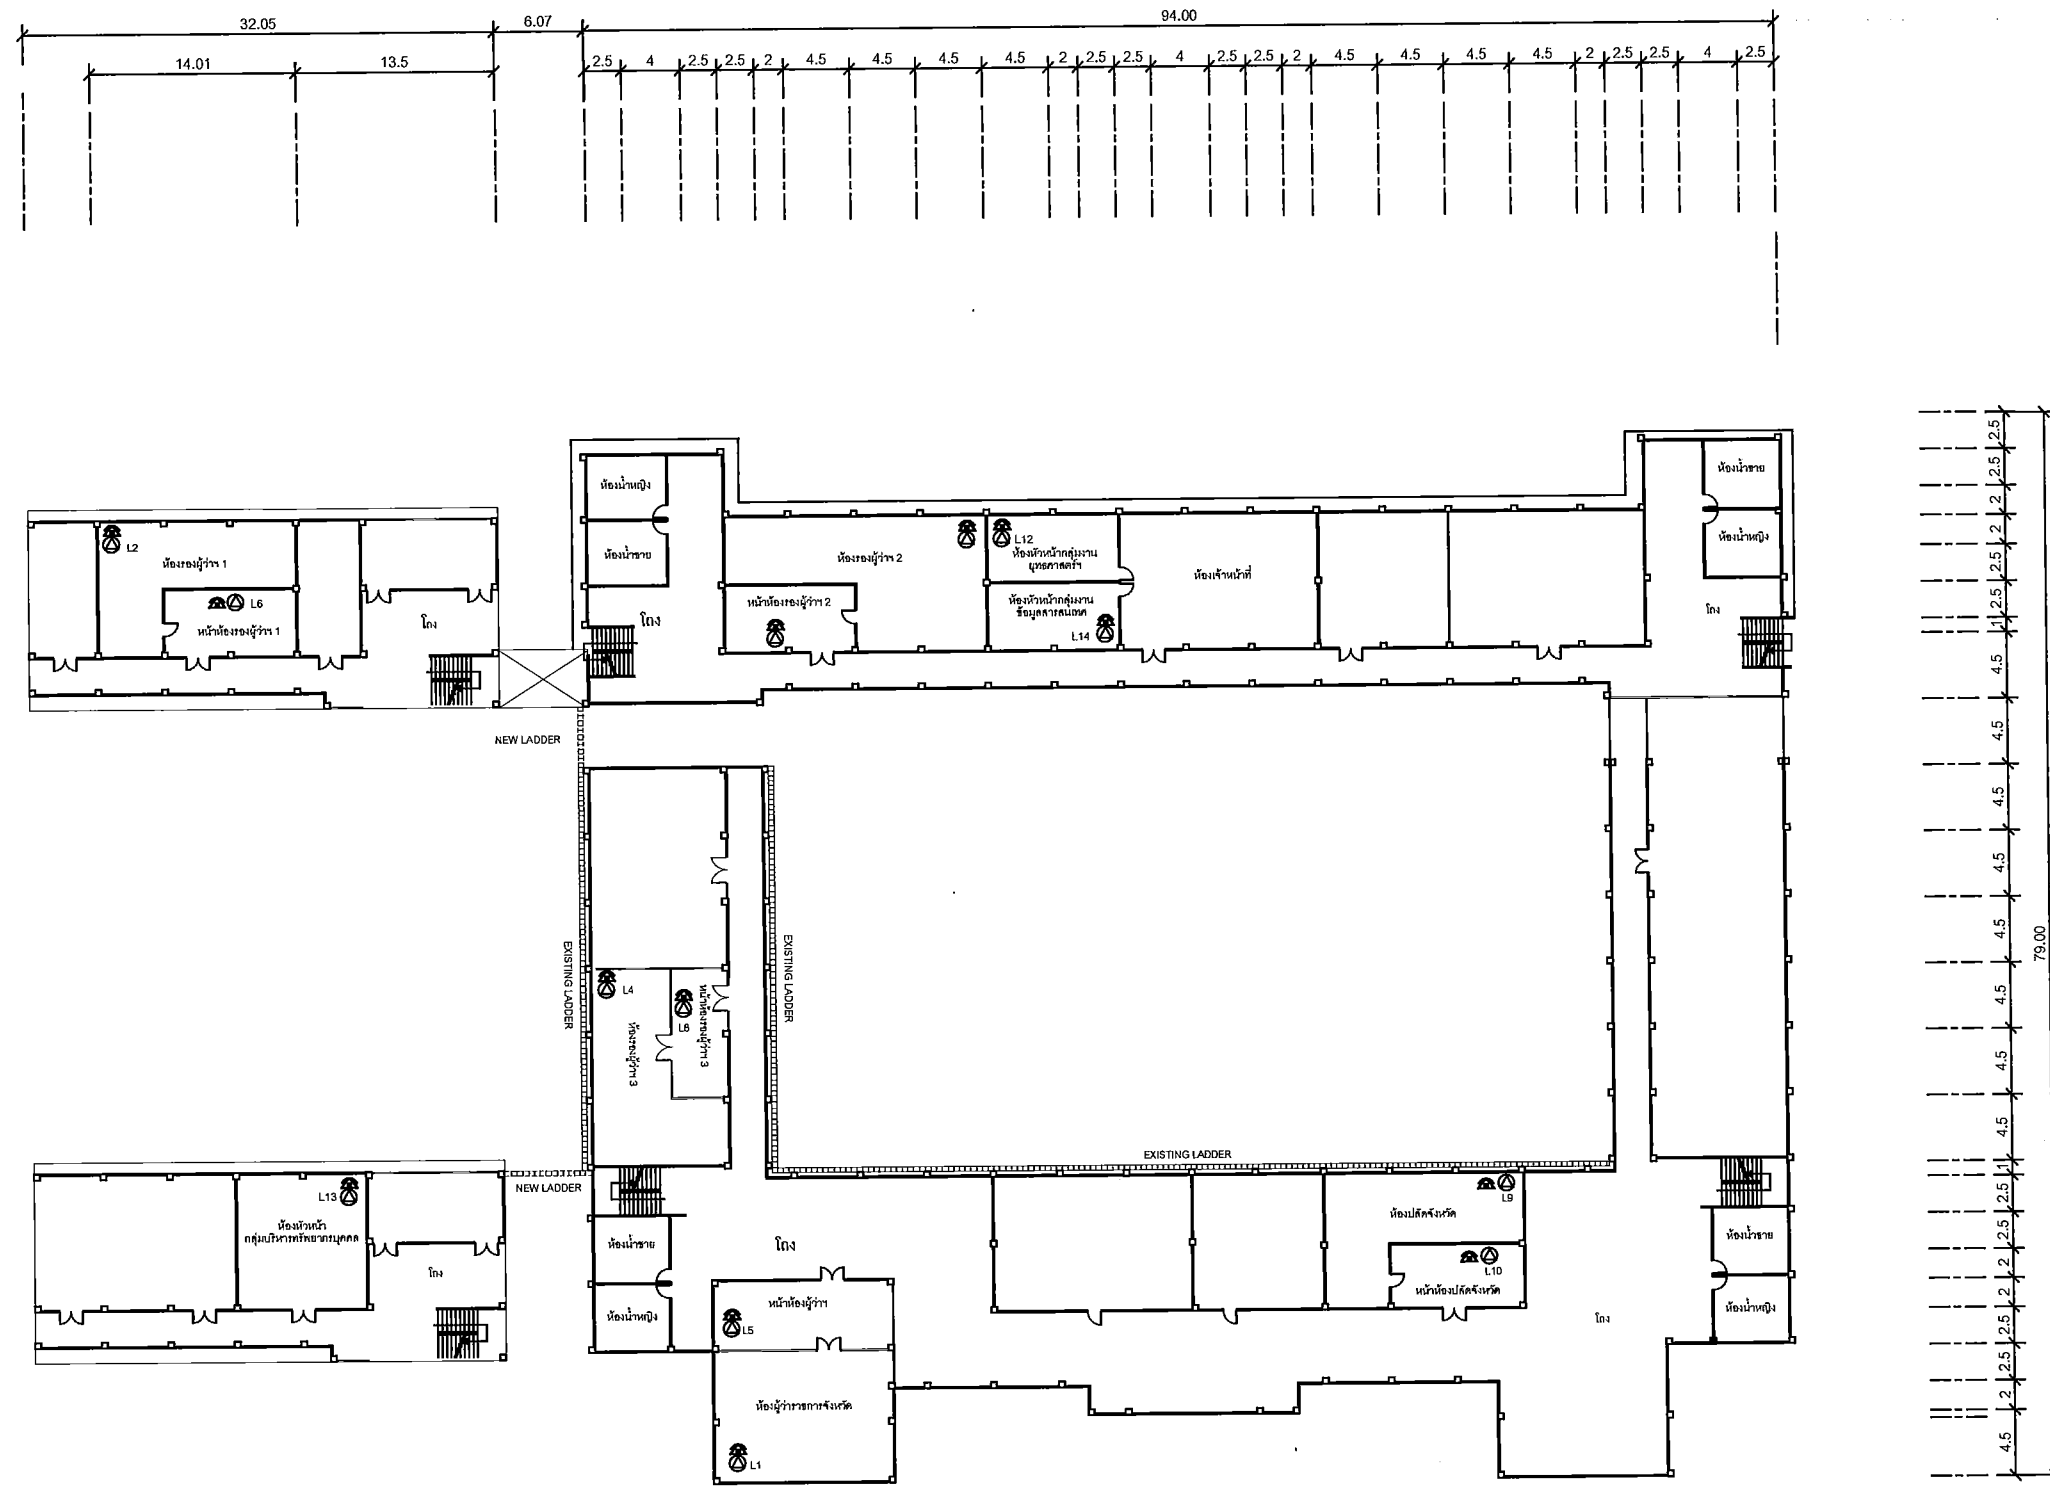

SYMBOLS	
	AC OUTLET
	LAN OUTLET
	โทรศัพท์ IP PHONE

แผนผังอาคารแสดงการติดตั้งอุปกรณ์ภายในอาคาร:

FLOOR LAYOUT แสดงจุดติดตั้งโทรศัพท์ IP PHONE ของศาลากลางจังหวัดชลบุรี ชั้น 2

**SAMART
COMTECH**

99/2 Moo4 Software Park, 34th FL., Chaengwattana Rd.,
Klong Gluar, Pak-Kred, Nornthaburi. 11120 Thailand.
Tel. (662) 502-6000 Fax. (662) 502-6971

PROJECT:

โครงการปรับปรุงและพัฒนาระบบโทรศัพท์ในข่ายกระทรวงมหาดไทย

IE: T.Kunakorn	DATE: 18/10/2553	SCALE: 1:250	DWG NO.: MOI-FL-08
PM: R.Pipat	SHEET: 9/12	DRAWN: T.Kunakorn	SIZE: A3

Note: Due to SAMART'S ongoing commitment to further product development improvement all specification are subject to change without notice