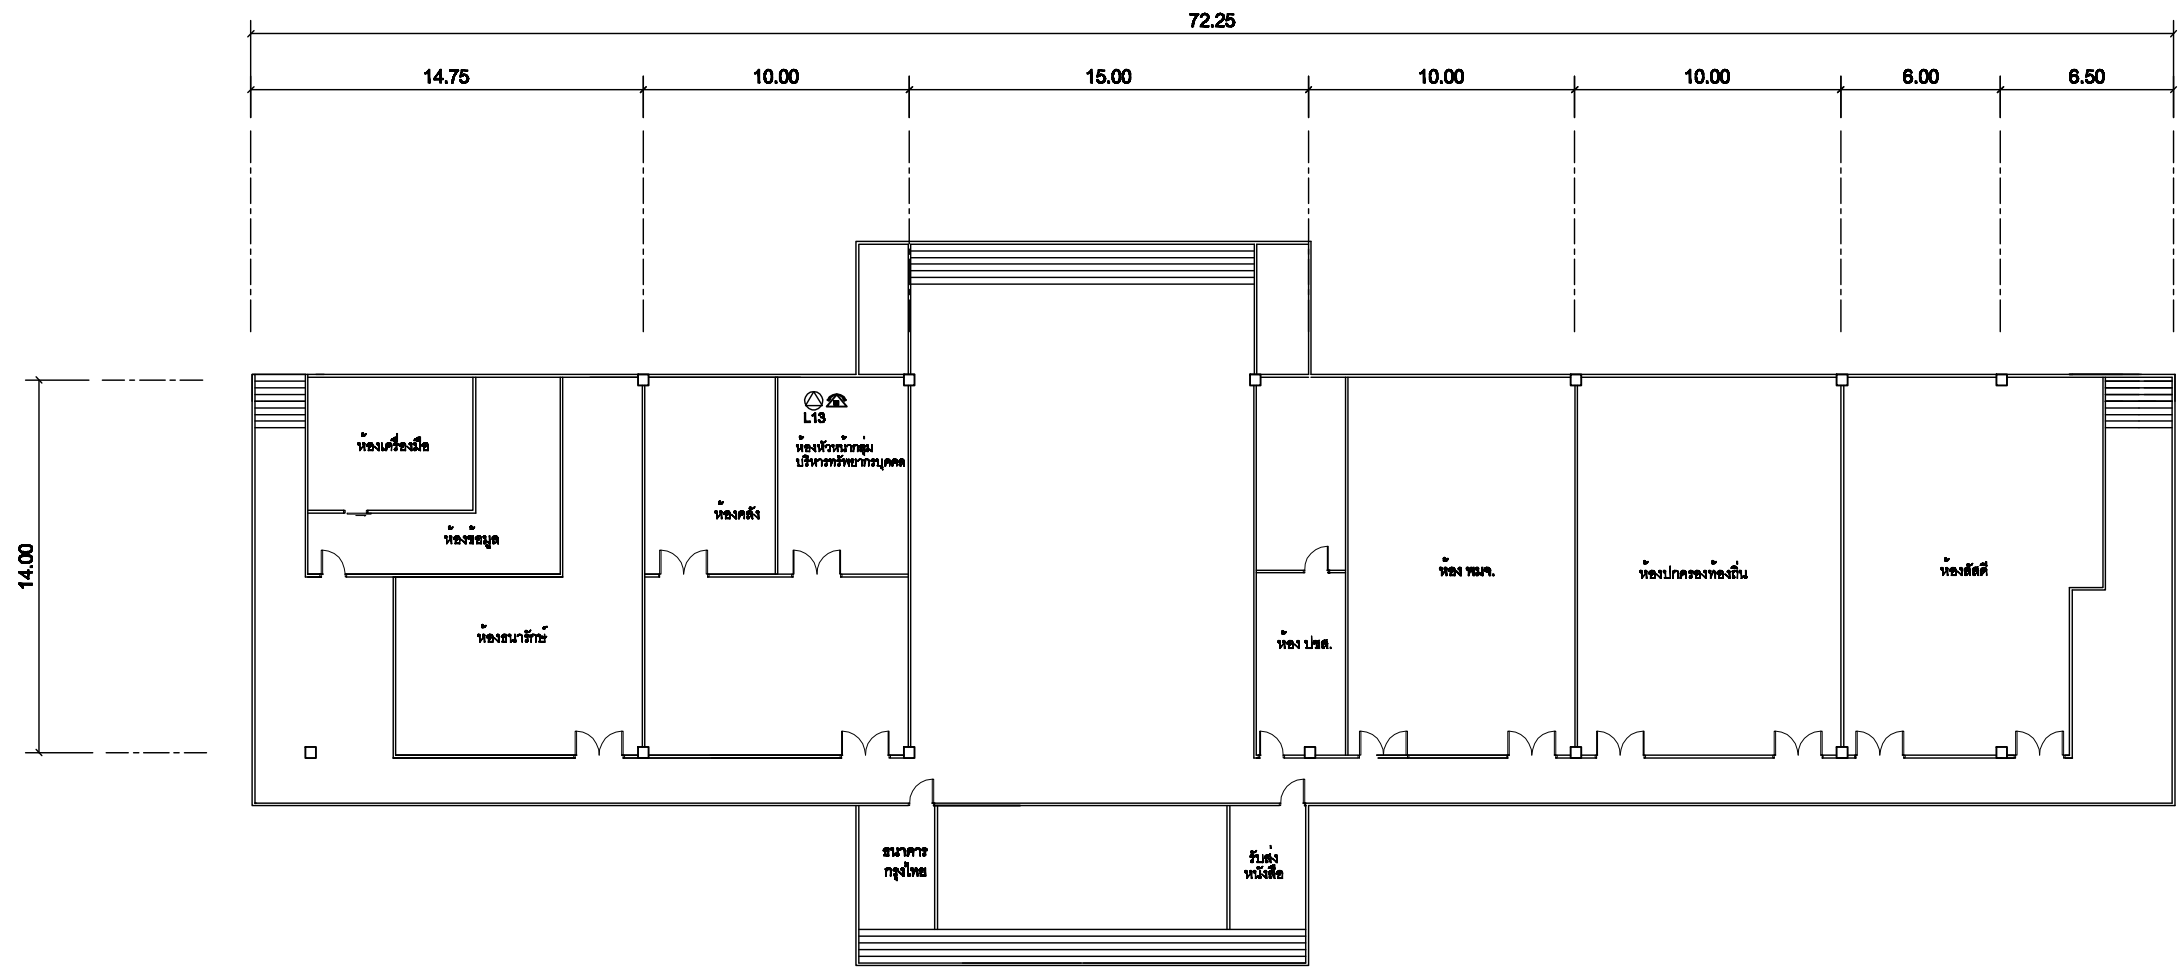

DRAWN: T.Kunakom

SIZE: A3

Note: Due to SMART'S ongoing commitment to further product development improvement all specification are subject to change without notice

SYMBOLS	
	AC OUTLET
	LAN OUTLET
	โทรศัพท์ IP PHONE