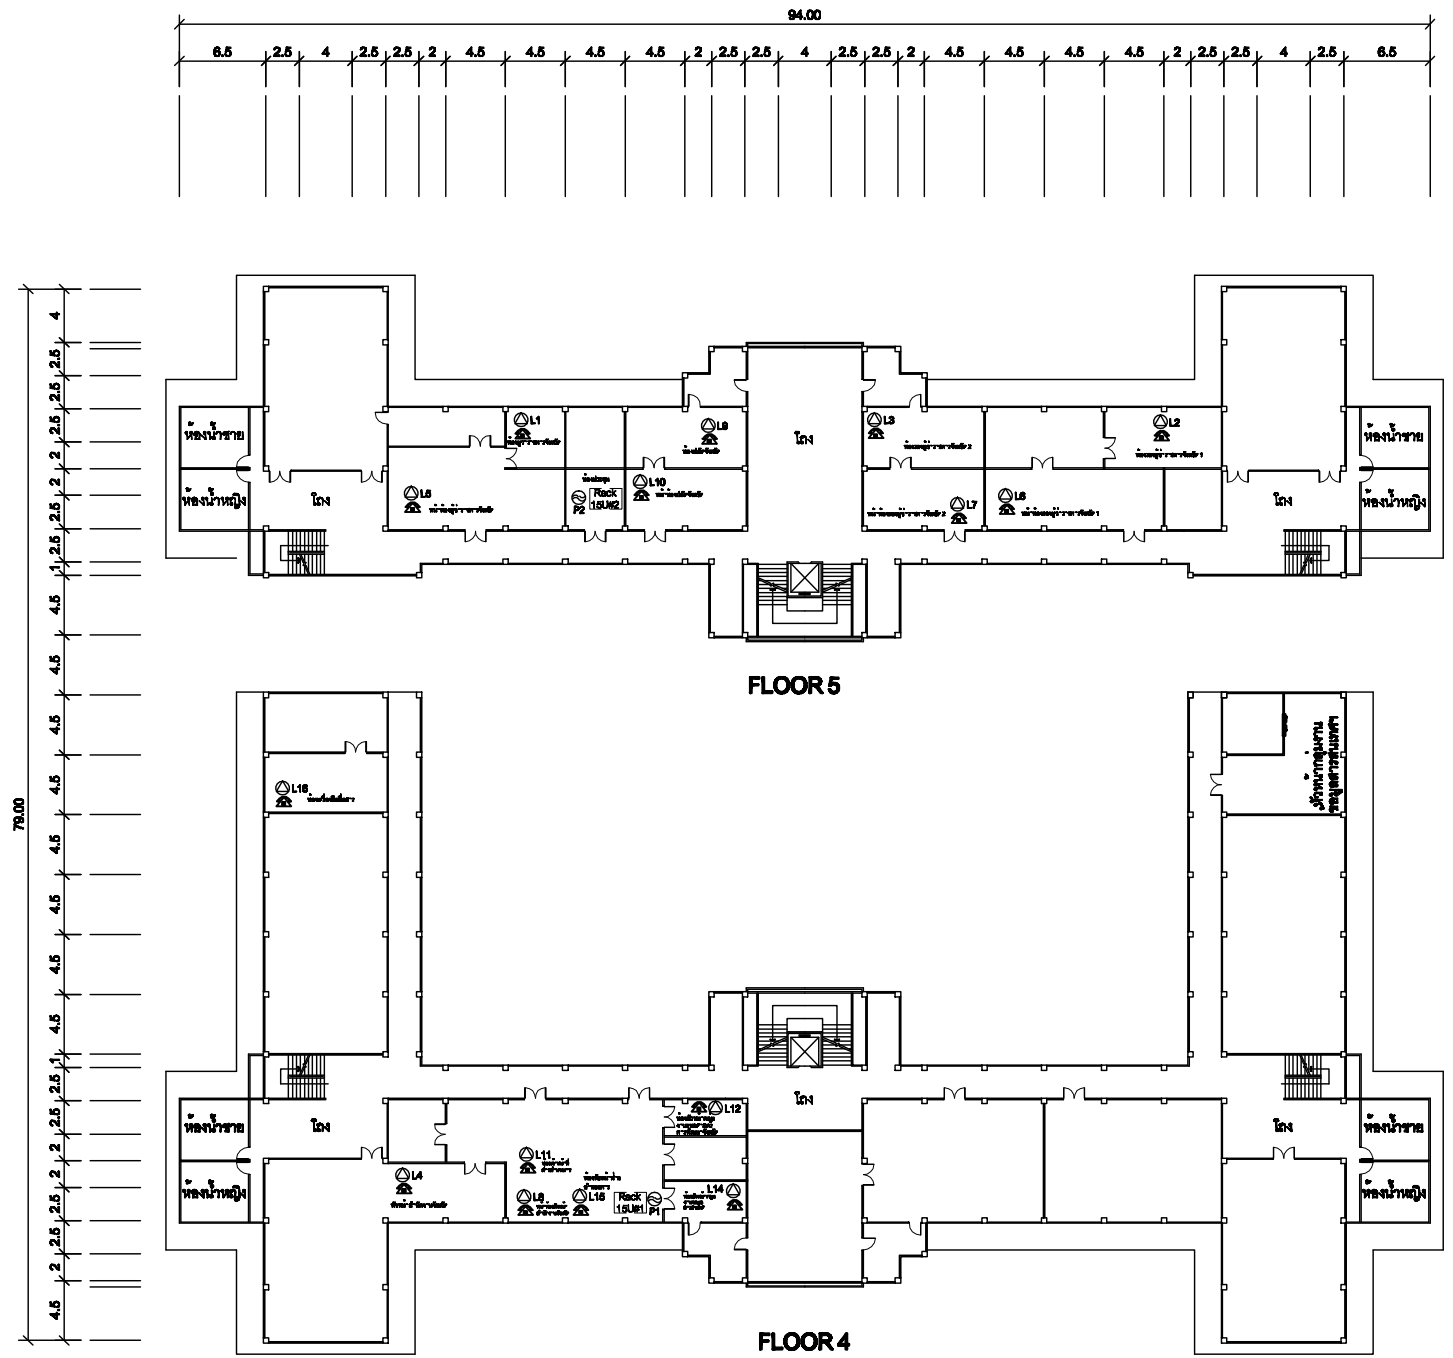

SYMBOLS	
⊕	AC OUTLET
⊖	LAN OUTLET
☎	โทรศัพท์ IP PHONE

แผนผังอาคารแสดงการติดตั้งอุปกรณ์ภายในอาคาร:

FLOOR LAYOUT แสดงจุดติดตั้งโทรศัพท์ IP PHONE ของศาลากลางจังหวัดอุตรดิตถ์ ชั้น 4,5

**SAMART
COMTECH**

99/2 Moo4 Software Park, 34 FL., Cheengwattana Rd.,
Klong Gluar, Pak-Kred, Nonthaburi. 11120 Thailand.
Tel. (662) 502-6000 Fax. (662) 502-6971

PROJECT:

โครงการปรับปรุงและพัฒนาระบบโทรศัพท์ในชายกระทรวงมหาดไทย

IE: T.Kunakom

DATE:

SCALE: 1:250

DWG NO.: MOI-FL-02

PM: R.Pipet

SHEET: 3/4

DRAWN: T.Kunakom

SIZE: A3

Note: Due to SAMART'S ongoing commitment to further product development improvement all specification are subject to change without notice