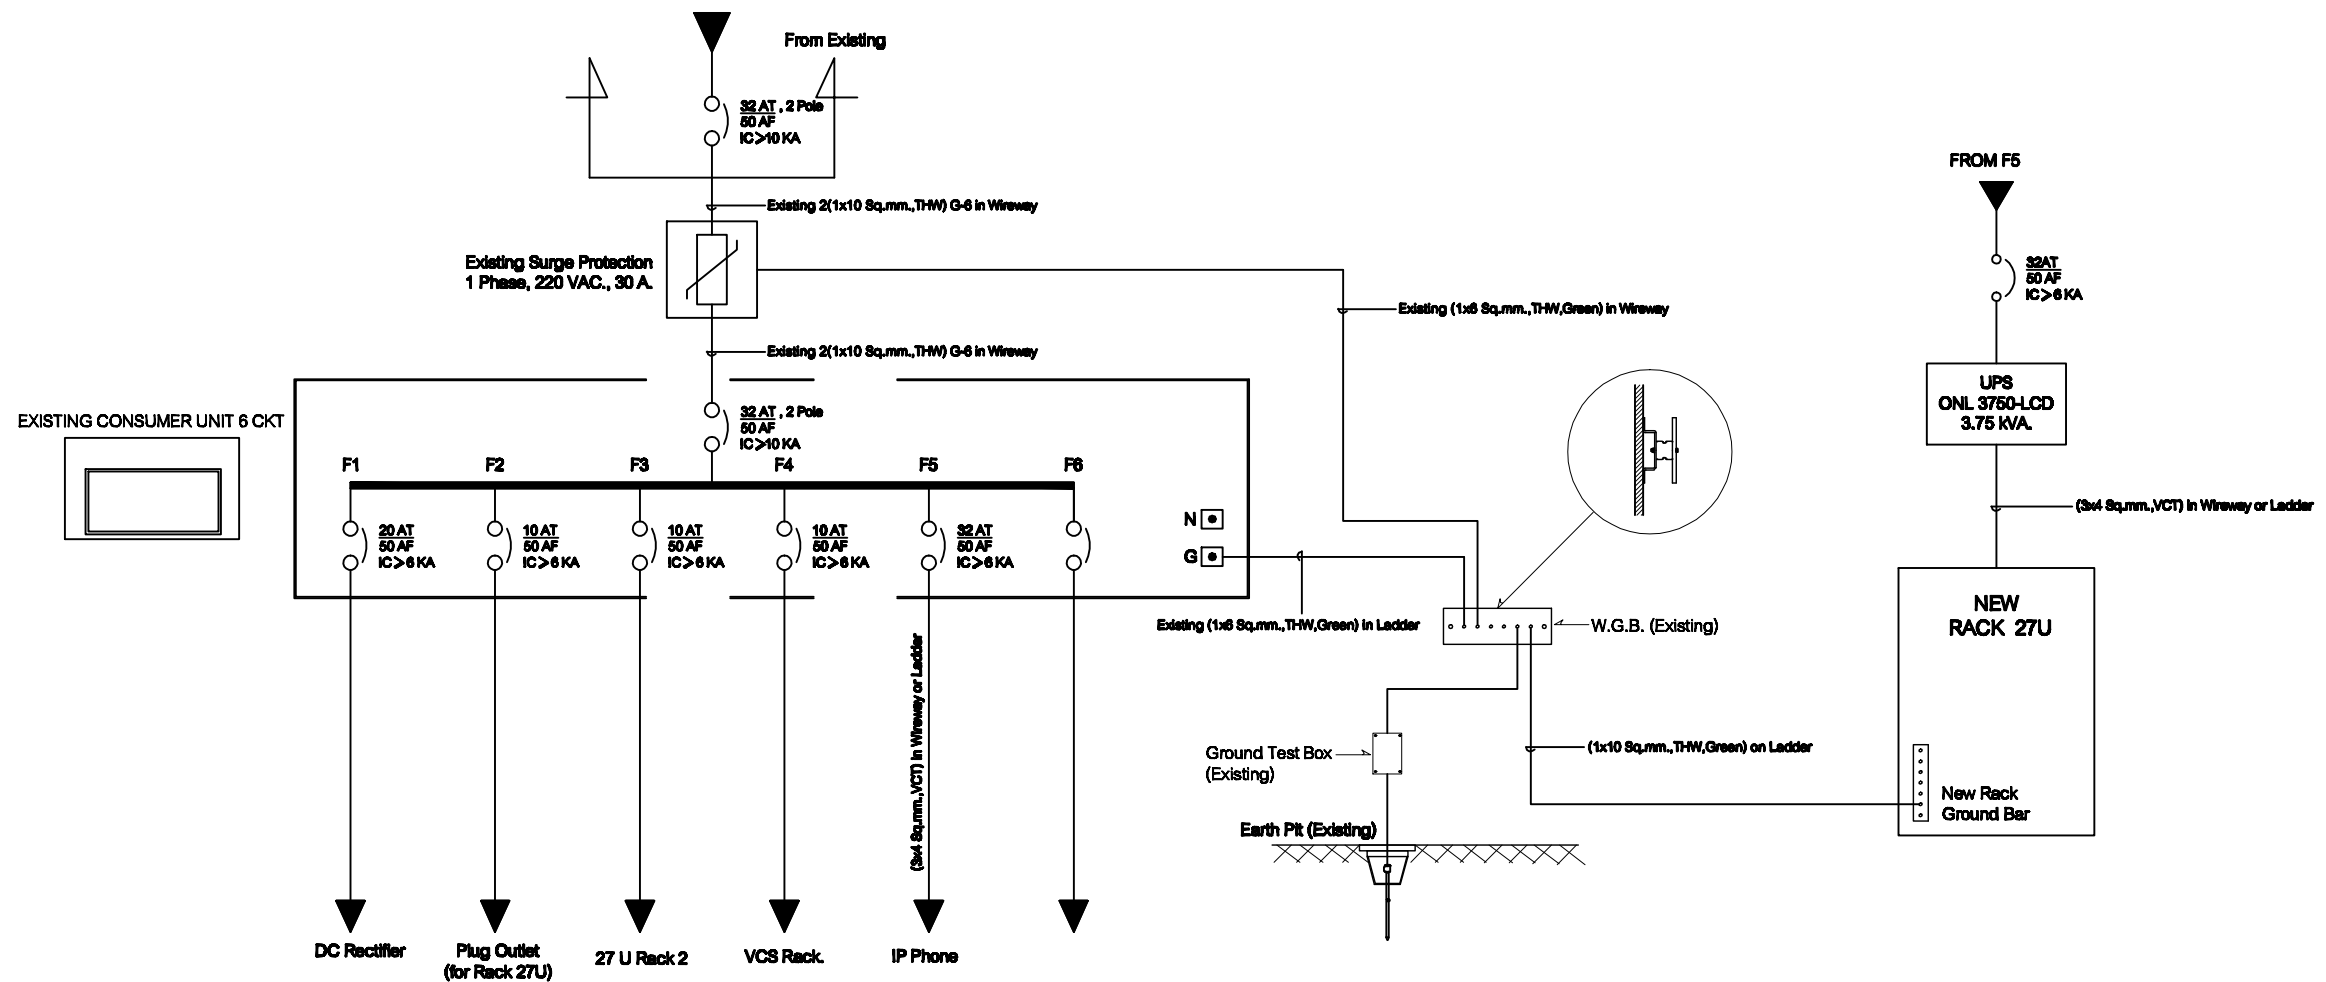

DRAWN: B.Thongchai

SIZE: A3

Note: Due to SAMART'S ongoing commitment to further product development improvement all specification are subject to change without notice

SINGLE LINE DIAGRAM

สถานีสื่อสารจังหวัดอุตรดิตถ์