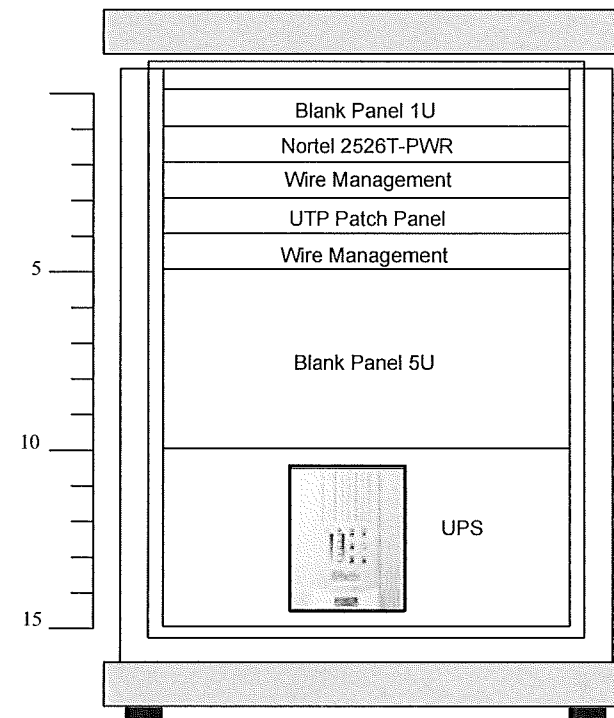

Rack 15U 1 ชุด