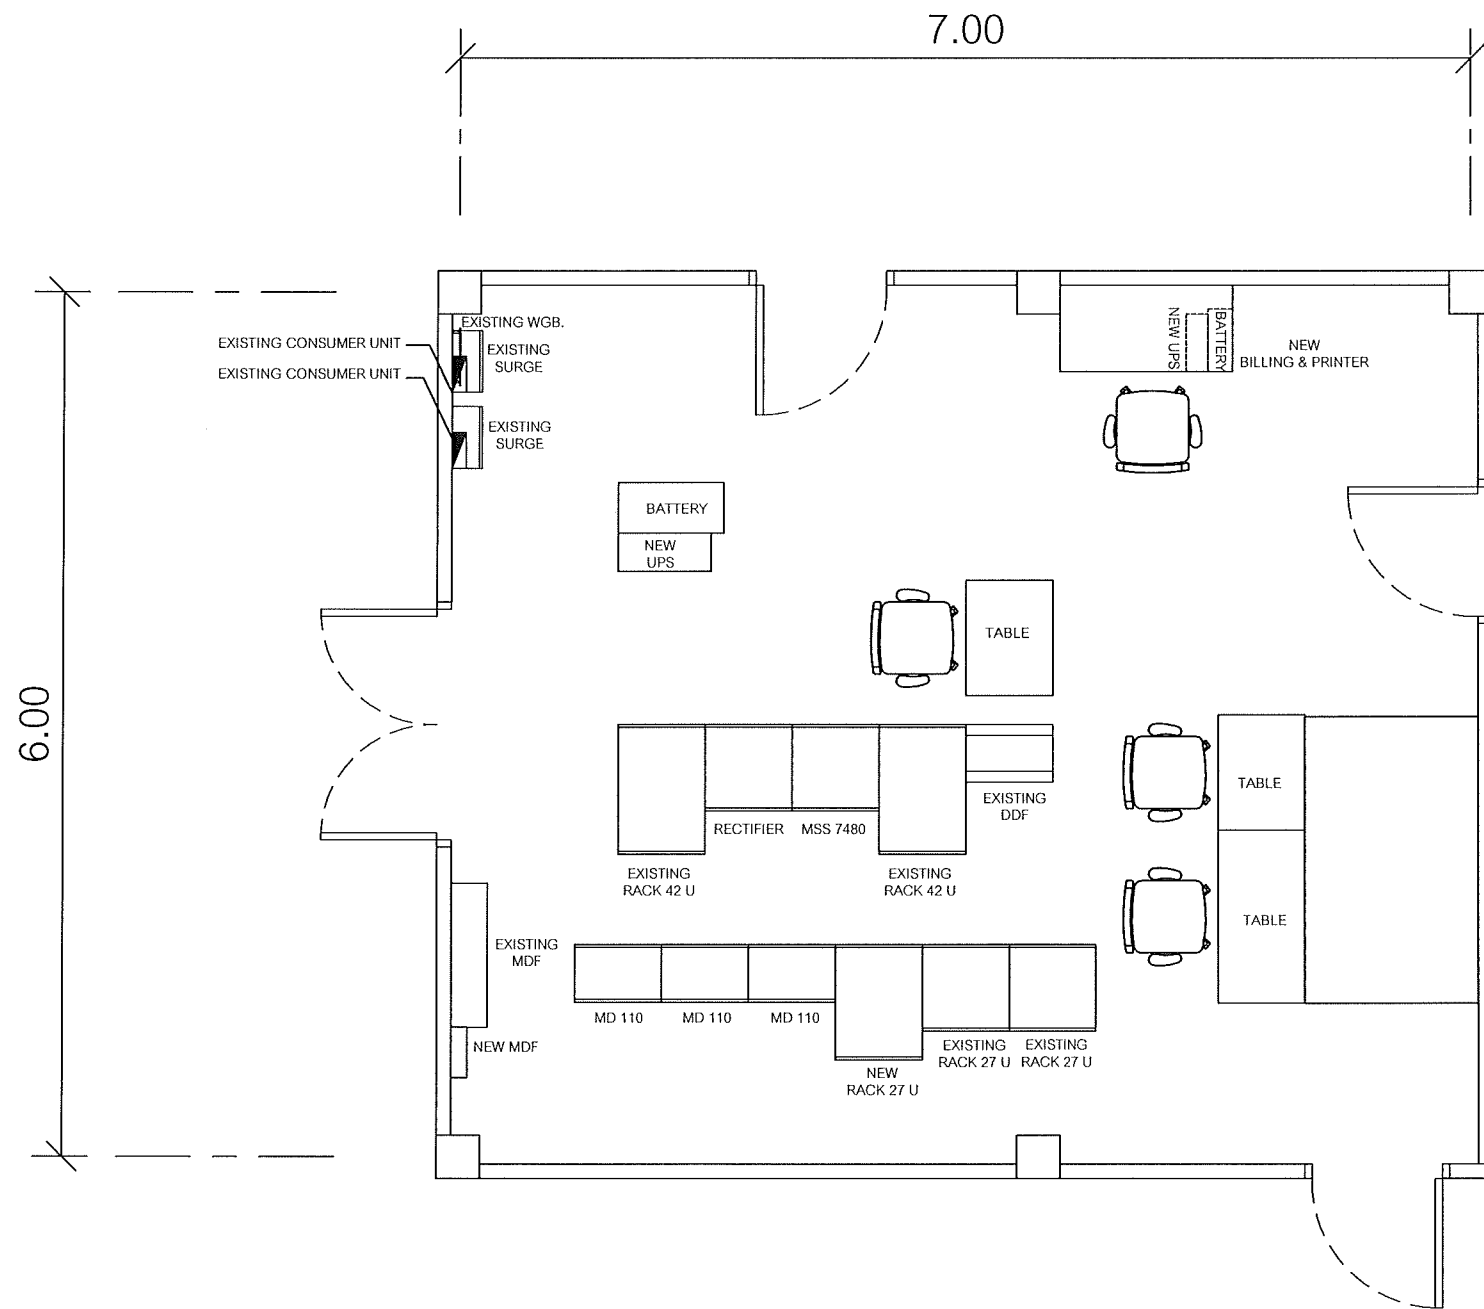

แผนผังอาคารแสดงการติดตั้งอุปกรณ์ภายในอาคาร:

ROOM LAYOUT ของศูนย์เทคโนโลยีสารสนเทศและการสื่อสารเขต 10 สุราษฎร์ธานี ชั้น 2

**SAMART
COMTECH**

99/2 Moo4 Software Park, 34th FL., Chaengwattana Rd.,
Klong Gluar, Pak-Kred, Nornthaburi. 11120 Thailand.
Tel. (662) 502-6000 Fax. (662) 502-6971

PROJECT:

โครงการปรับปรุงและพัฒนาระบบโทรศัพท์ในข่ายกระทรวงมหาดไทย

IE: T.Kunakorn	DATE: 10/3/2554	SCALE: 1:50	DWG NO.: MOI-RL-01
PM: R.Pipat	SHEET: 6/6	DRAWN: B.Thongchai	SIZE: A3

Note: Due to SAMART'S ongoing commitment to further product development improvement all specification are subject to change without notice