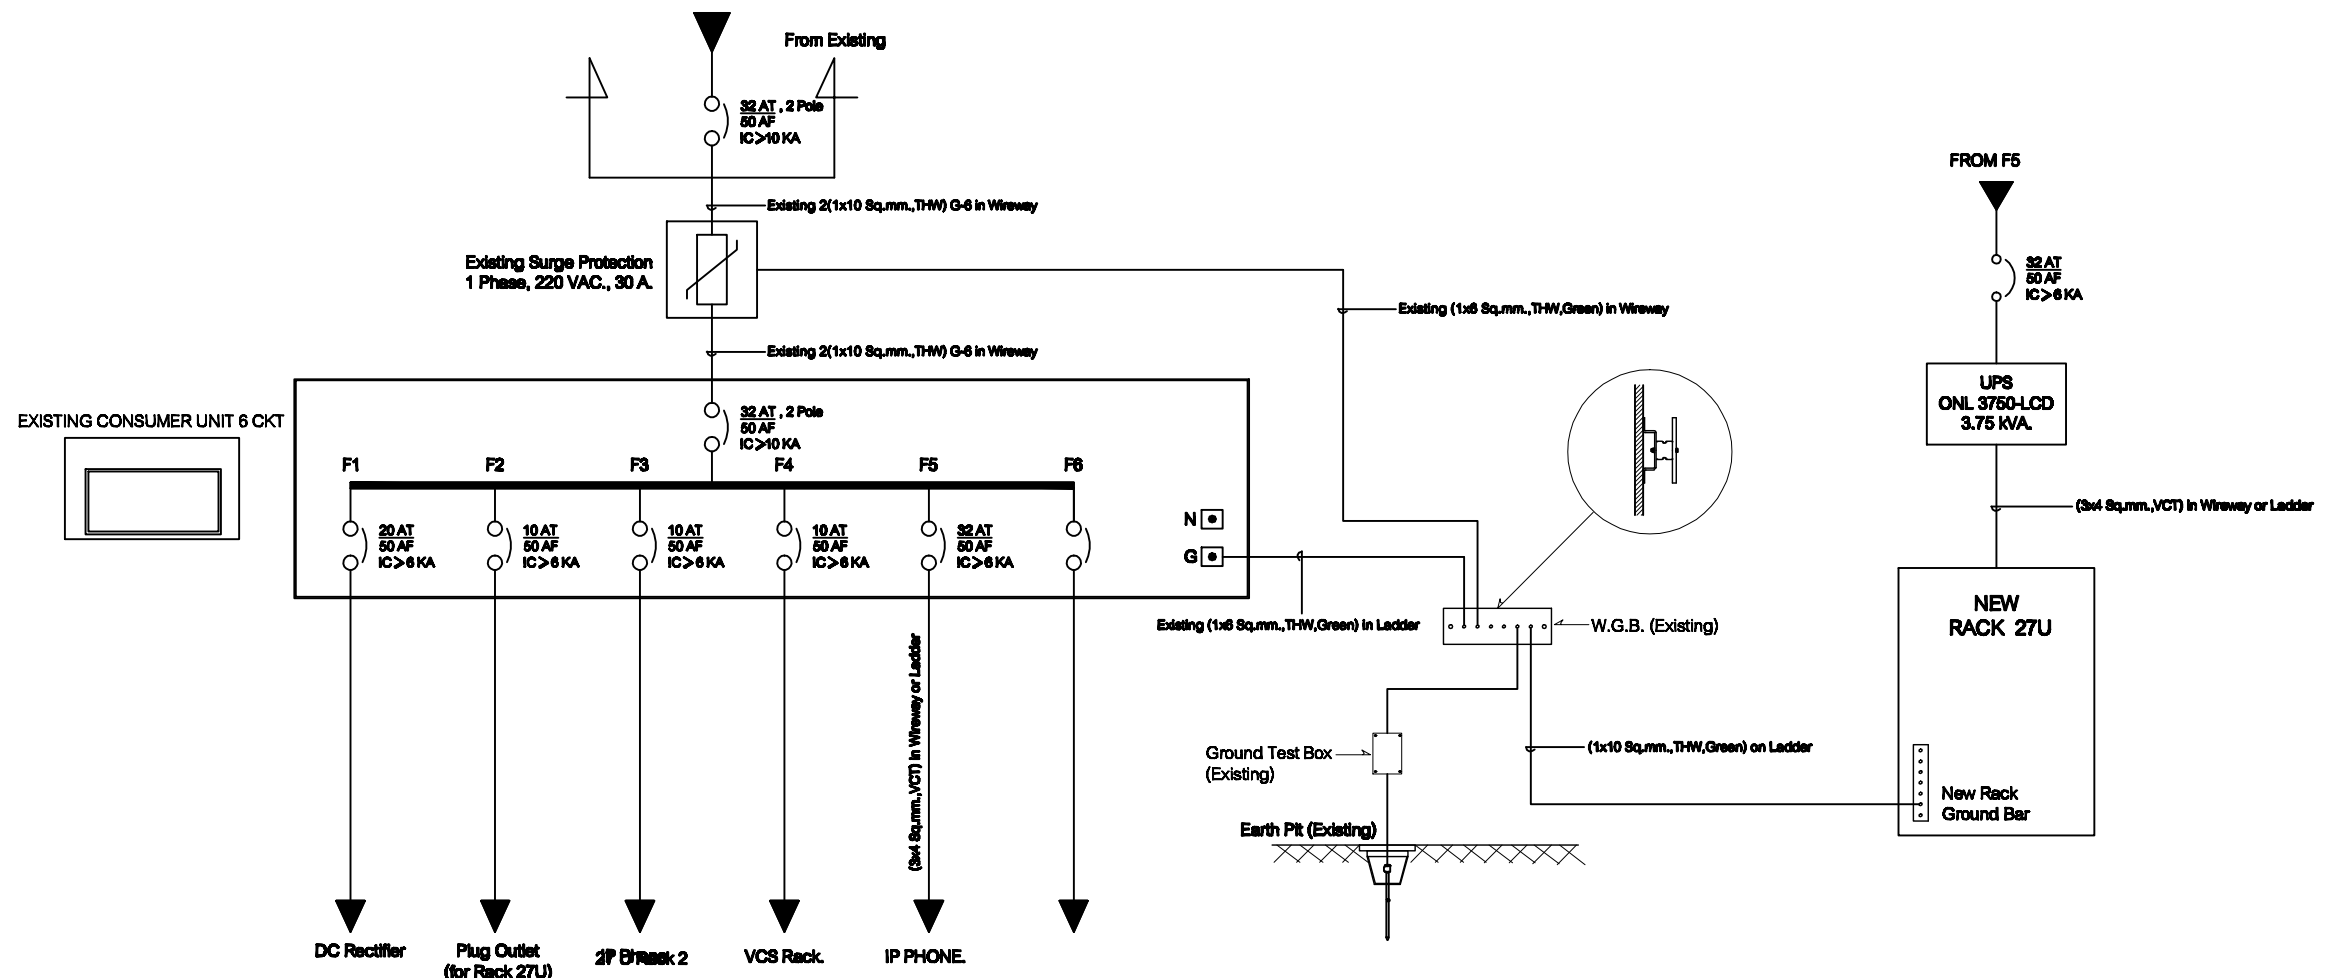

DRAWN: T.Kunakom

SIZE: A3

Note: Due to SAMART'S ongoing commitment to further product development improvement all specification are subject to change without notice

SINGLE LINE DIAGRAM

สถานีสื่อสารจังหวัดนนทบุรี