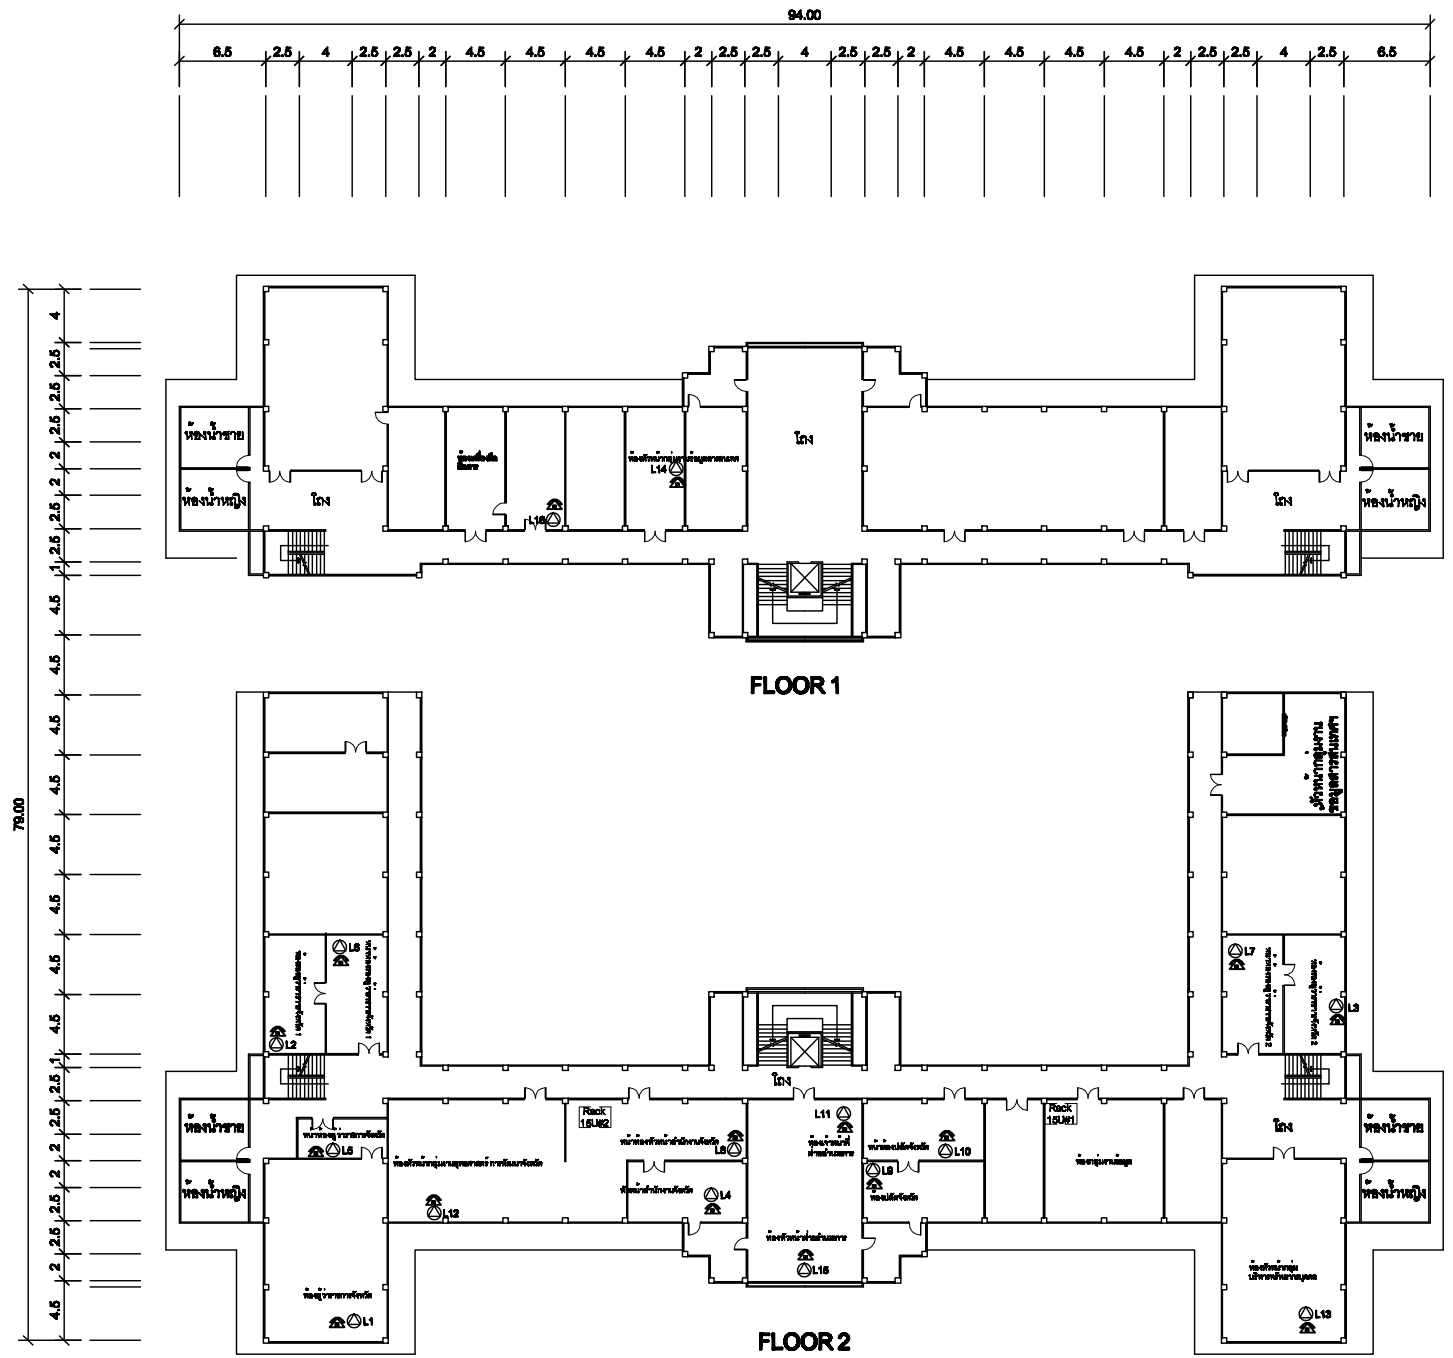

DRAWN: T.Kunakom

SIZE: A3

Note: Due to SMART'S ongoing commitment to further product development improvement all specification are subject to change without notice

SYMBOLS	
⊙	AC OUTLET
⊕	LAN OUTLET
☎	โทรศัพท์ IP PHONE