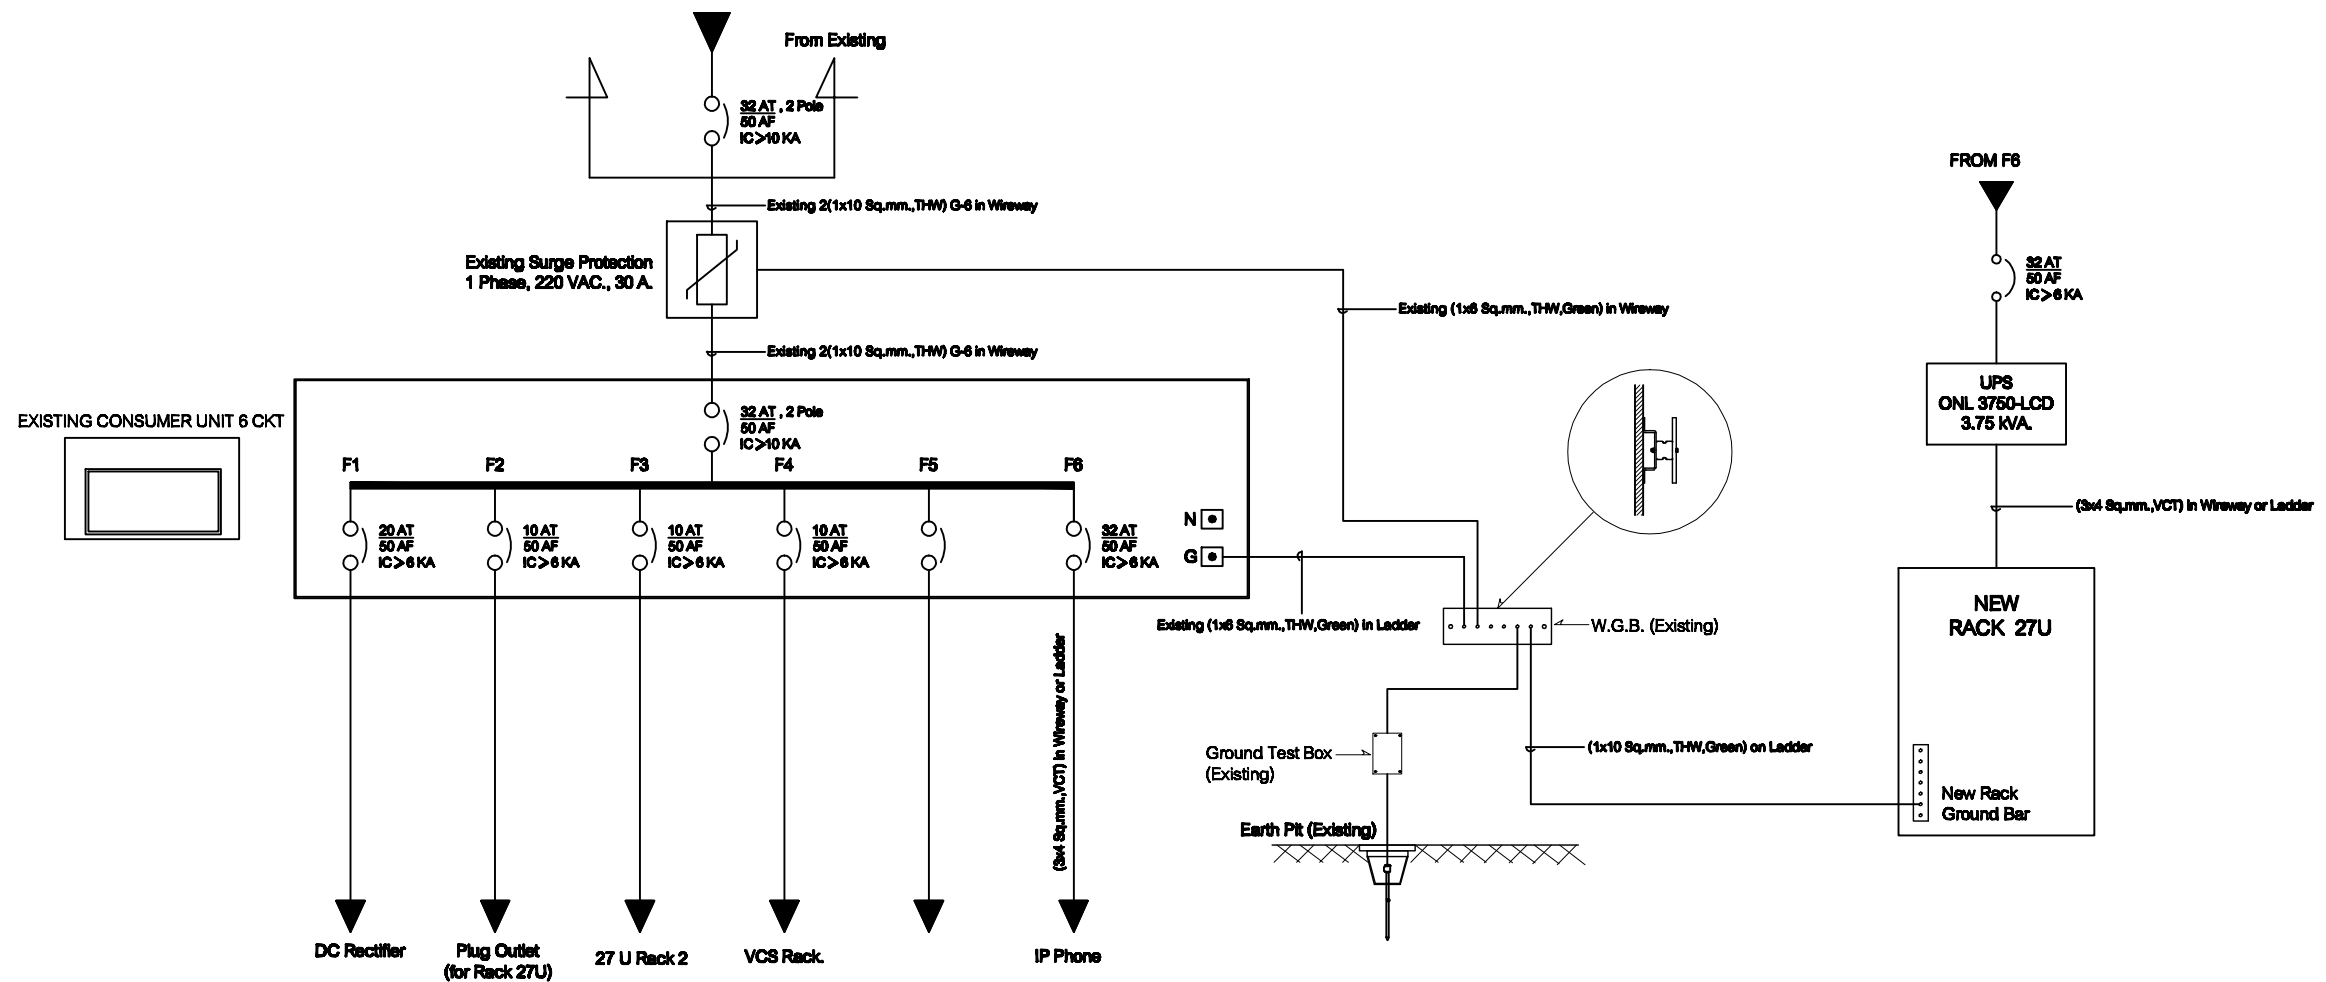

DRAWN: T.Kunakom

SIZE: A3

Note: Due to SMART'S ongoing commitment to further product development improvement all specification are subject to change without notice

SINGLE LINE DIAGRAM

สถานีสื่อสารจังหวัดตาก