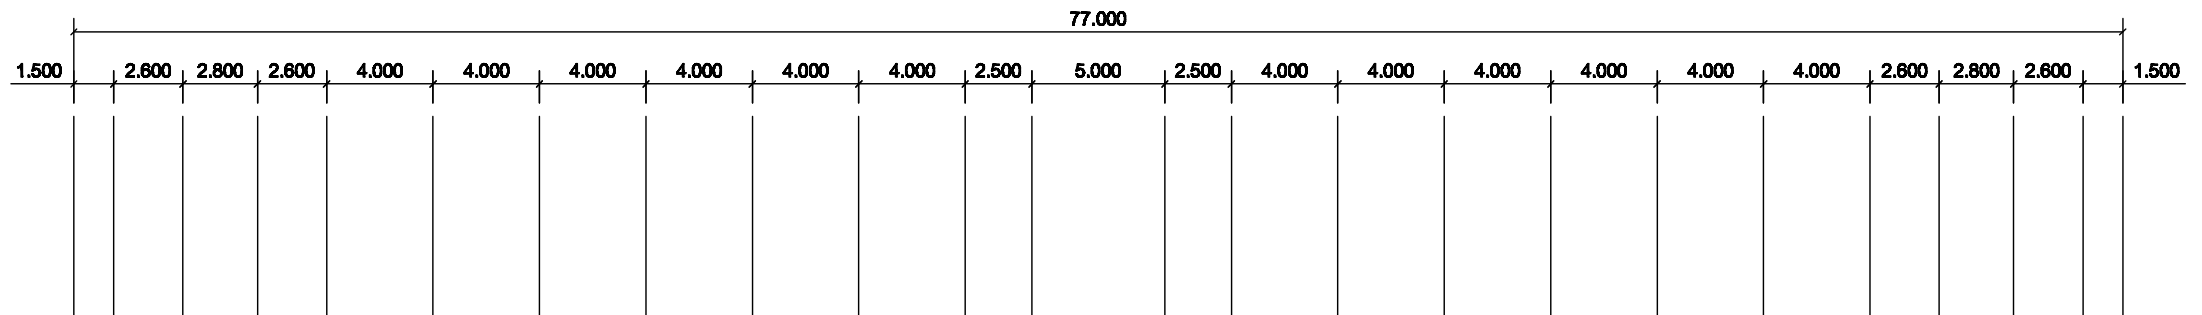

SIZE: A3

APPROVED:

ส.ป.มท.: _____
(_____)

Note: Due to SMART'S ongoing commitment to further product development improvement all specification are subject to change without notice

SYMBOLS	
	AC OUTLET
	LAN OUTLET
	โทรศัพท์ IP PHONE